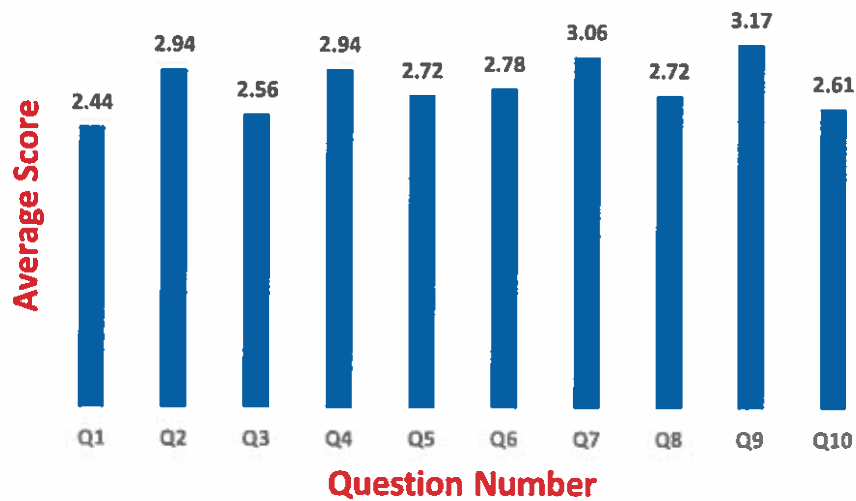

Analysis of Feedback on Curriculum

Department of Management Studies