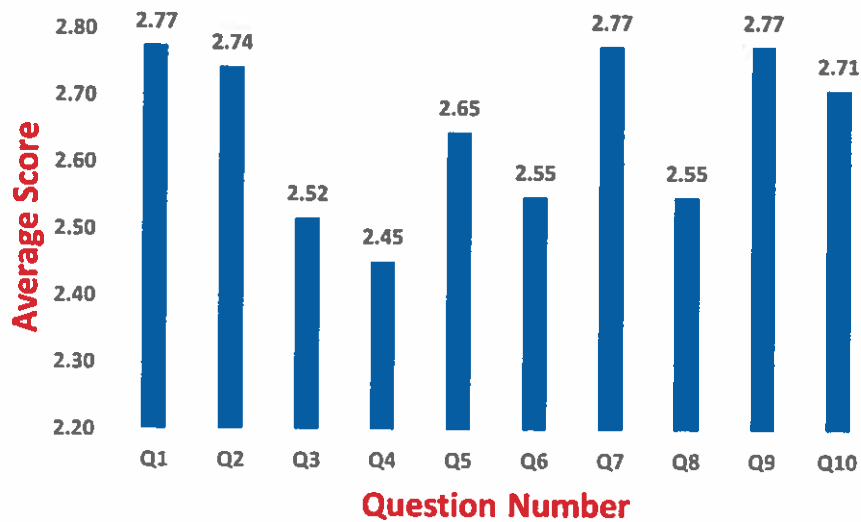

Analysis of Feedback on Curriculum

Department of Humanities