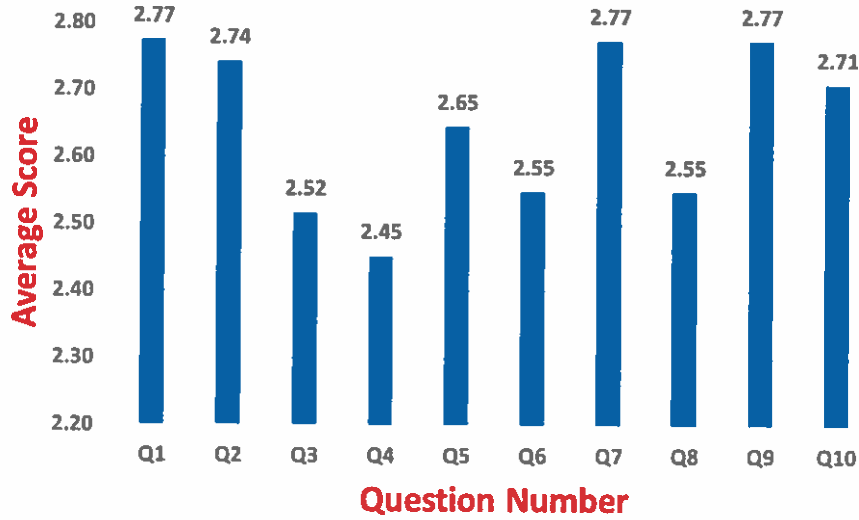

Principal

Principal

Shri Gnanambica Degree College

Madanapalle - 517 325

Analysis of Feedback on Curriculum

Department of Life Sciences

వ.వ.న. కృష్ణారావు
Head of the Department
Head of the Department
Dept. of Life Sciences
Shri Gnanambica Degree College
Near RTC Bus Stand, MADANAPALLE - 517 325 (A.P)