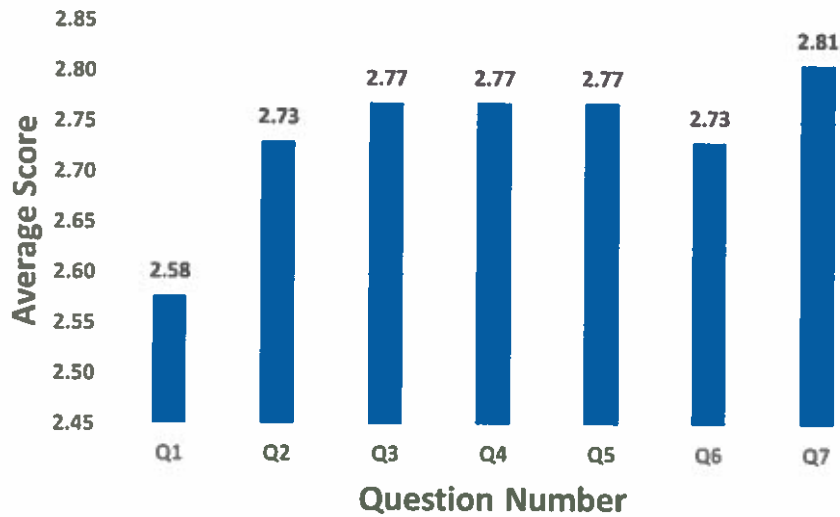

Analysis of Feedback on Curriculum

Department of Computers