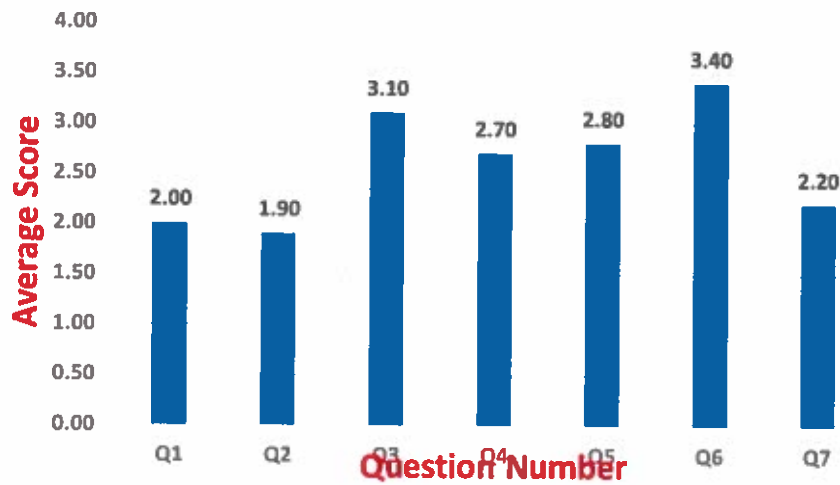

Analysis of Feedback on Curriculum

Department of Management Studies