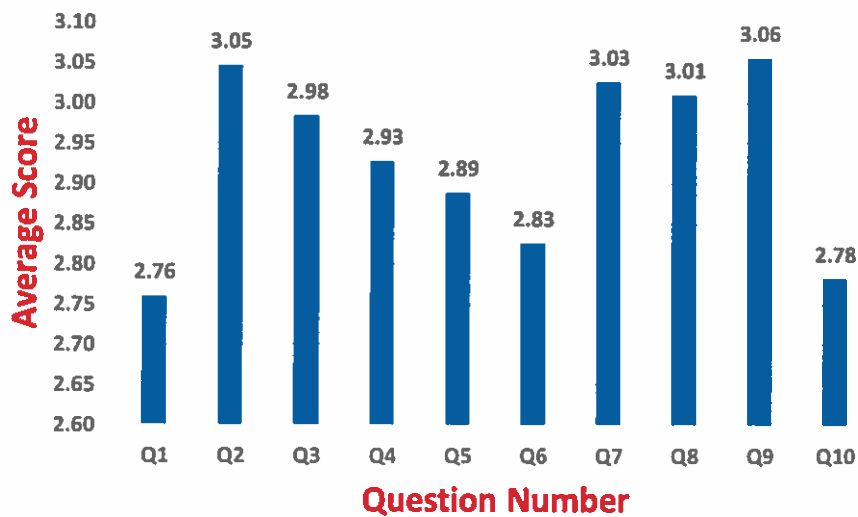

Analysis of Feedback on Curriculum

Department of Mathematical Sciences