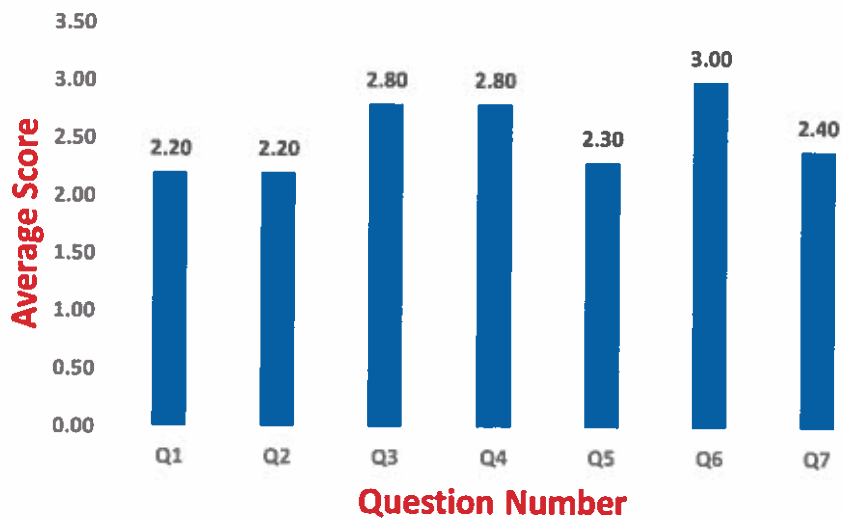

S. Ramesh

Principal

Principal
Shri Gnanambica Degree College
Madanapalle - 517 325

Faculty Feedback Analysis Report
AY- 2017-18

Analysis of Feedback on Curriculum

Department of Computers

Head of the Department
Head of the Department
Dept. of Computers
Shri Gnanambica Degree College
Madanapalle - 517 325 (A.P.)