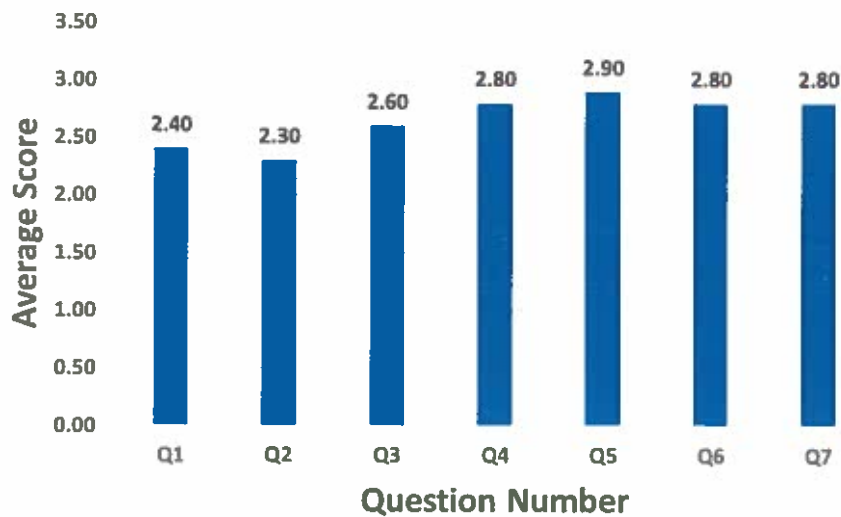

S. S. S. S.

Principal

Principal
Shri Gnanambica Degree College
Madanapalle - 517 325

Analysis of Feedback on Curriculum

Department of Humanities

C. Mohankumari

Head of the Department

Head of the Department
Dept. of Humanities
Shri Gnanambica Degree College
Near RTC Bus Stand, MADANAPALLE - 517 325 (A.P)