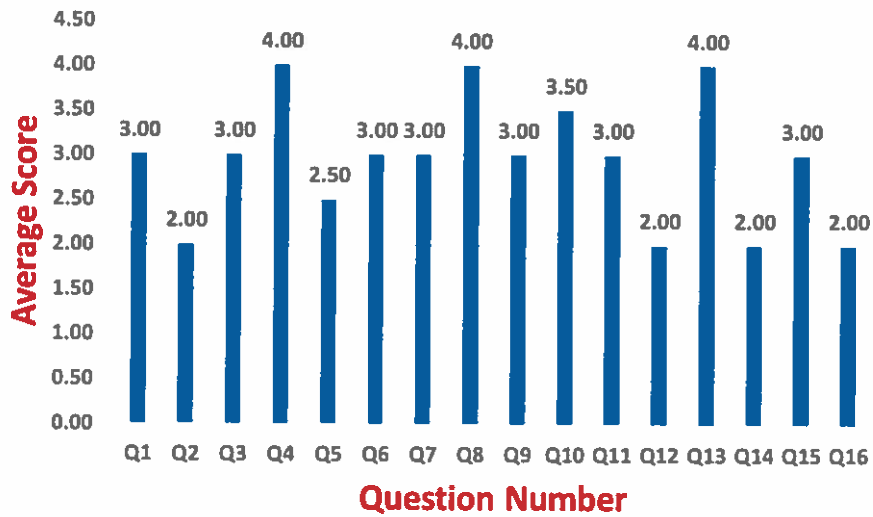

Analysis of Feedback on Curriculum