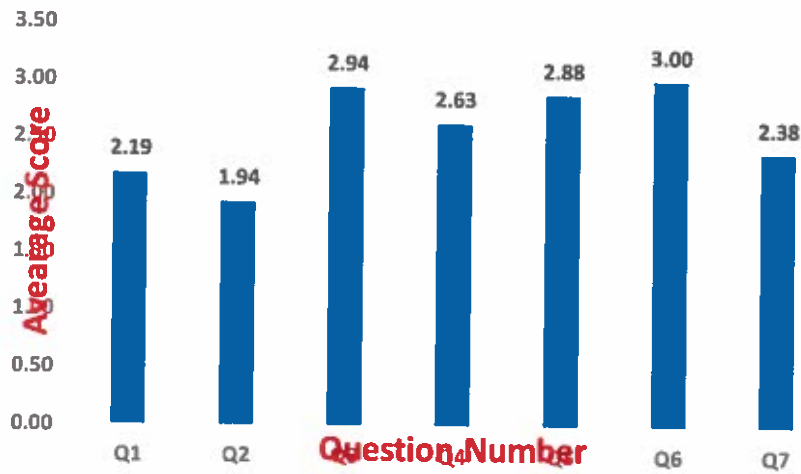

Analysis of Feedback on Curriculum

Department of Mathematical Sciences