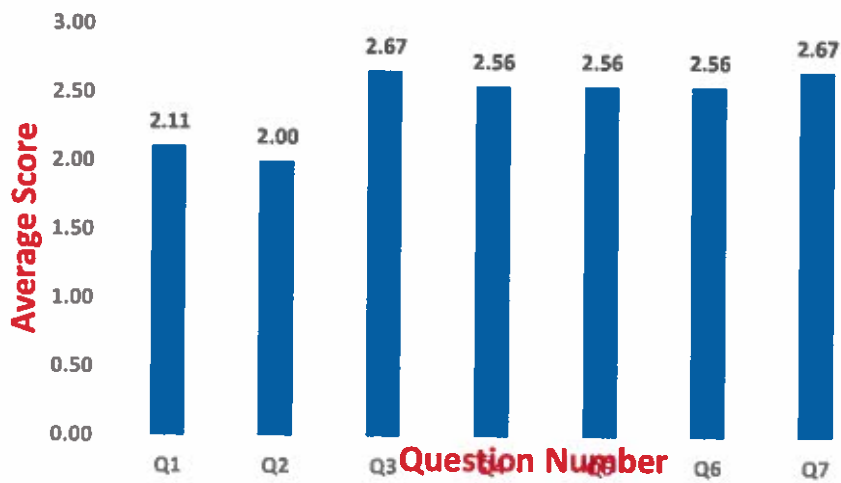

Analysis of Feedback on Curriculum

Department of Commerce