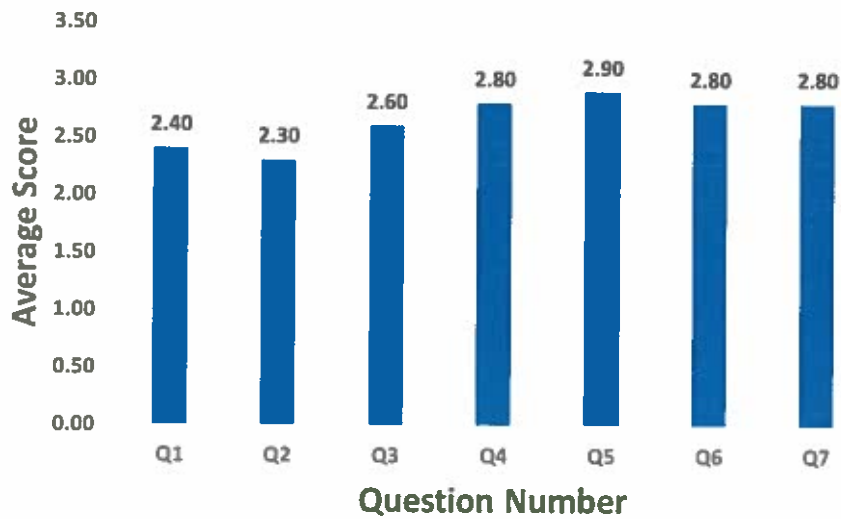

Shri Gnanambica Degree College

Madanapalle - 517 325 (A.P.)

Principal

Principal

Shri Gnanambica Degree College

Madanapalle - 517 325

Analysis of Feedback on Curriculum

Department of Commerce