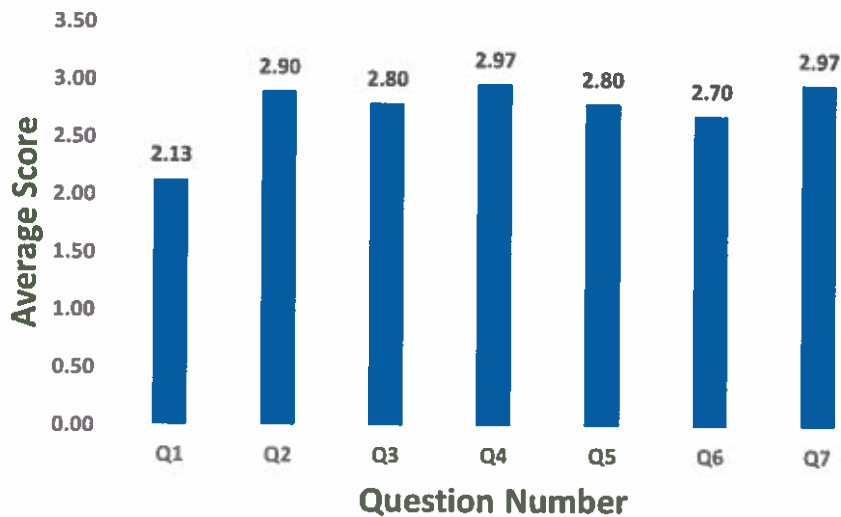

Analysis of Feedback on Curriculum

Department of Management Studies