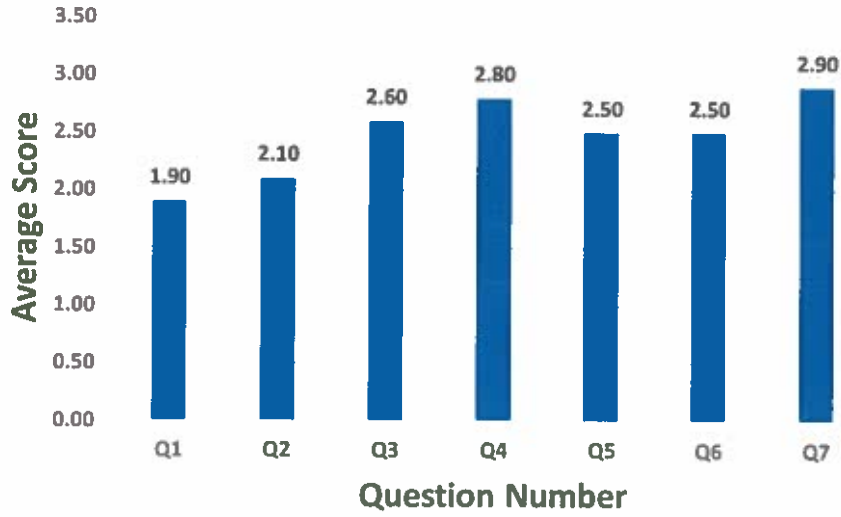

Analysis of Feedback on Curriculum

Department of Life Sciences