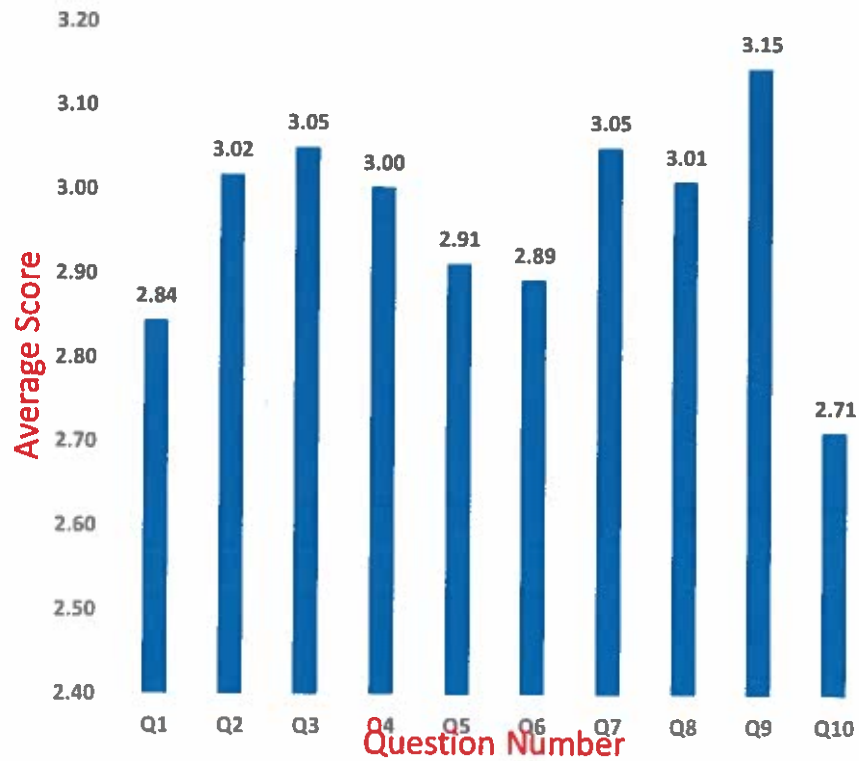

**Student Feedback Analysis Report
AY- 2017-18**

Analysis of Feedback on Curriculum

Department of Computers

Head of the Department
Head of the Department
Dept. of Computers
Shri Gnanambica Degree College
Madanapalle - 517 325 (A.P.)