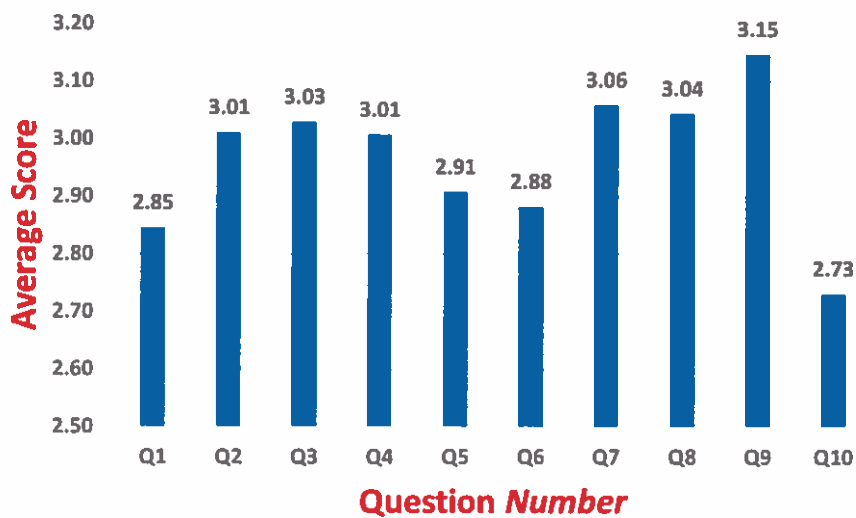

Shri Gnanambica Degree College

Madanapalle - 517 325 (A.P.)

Principal

Principal

Shri Gnanambica Degree College

Madanapalle - 517 325

Analysis of Feedback on Curriculum

Department of Commerce