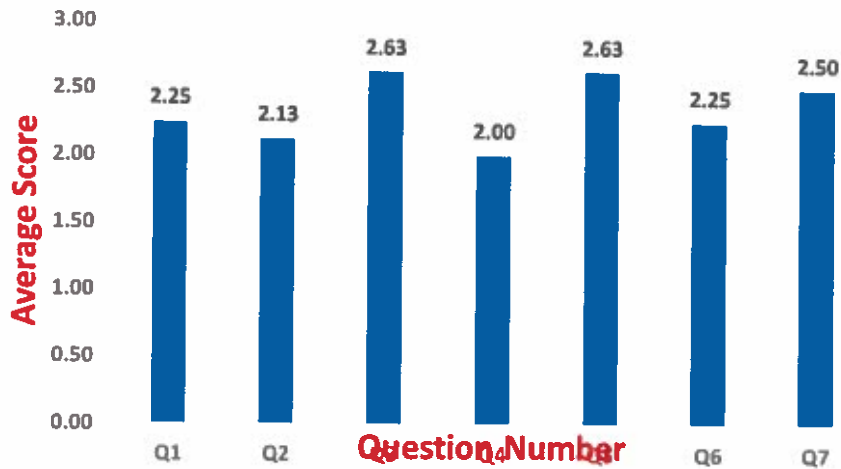

Analysis of Feedback on Curriculum

Department of Life Sciences