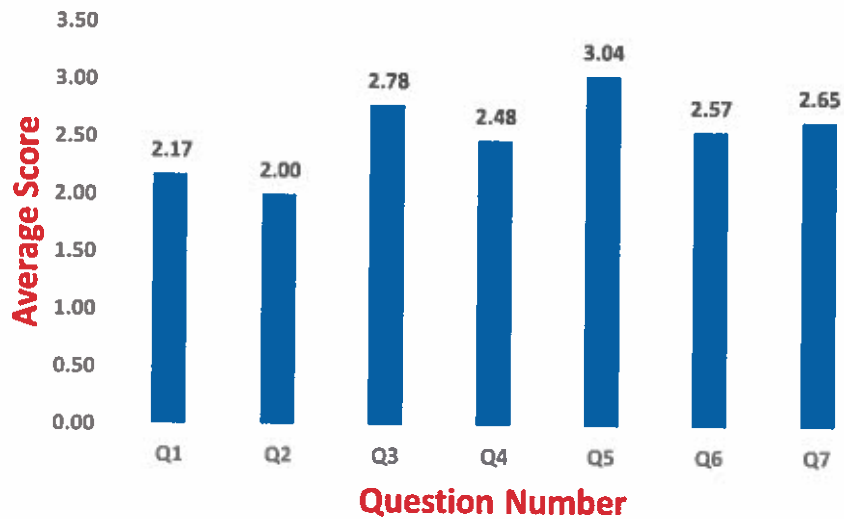

Analysis of Feedback on Curriculum

Department of Humanities