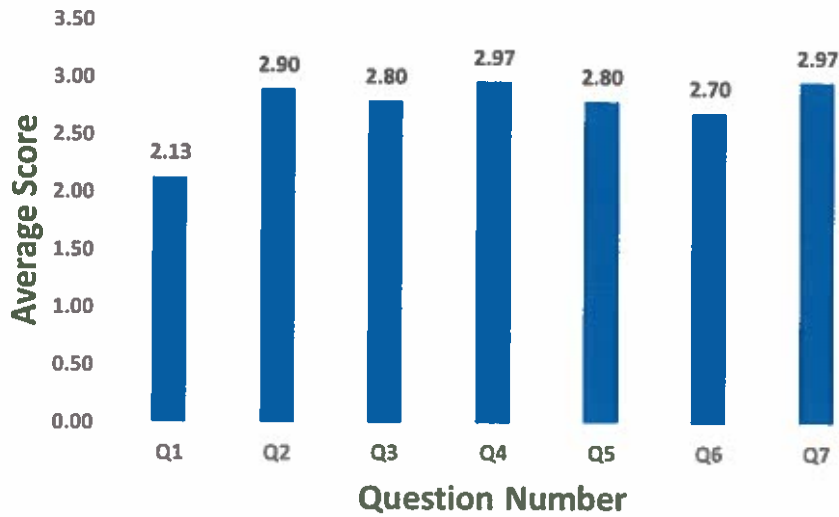

Analysis of Feedback on Curriculum

Department of Mathematical Sciences