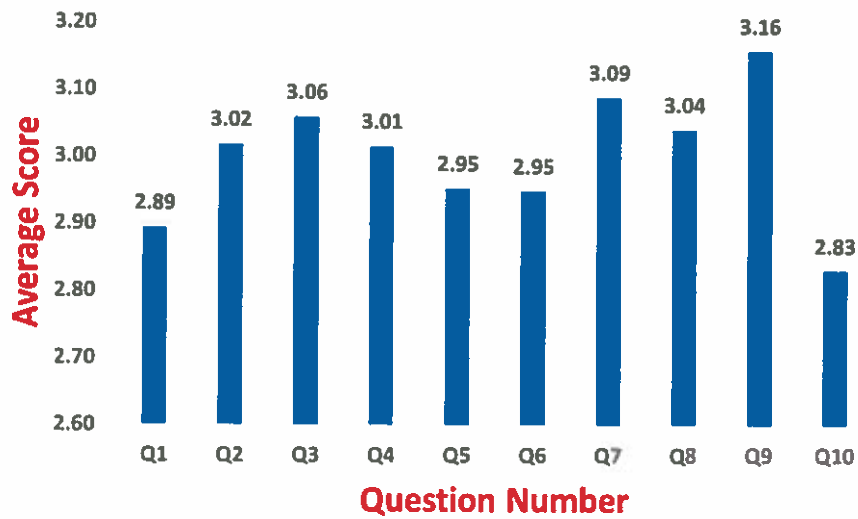

Analysis of Feedback on Curriculum

Department of Commerce