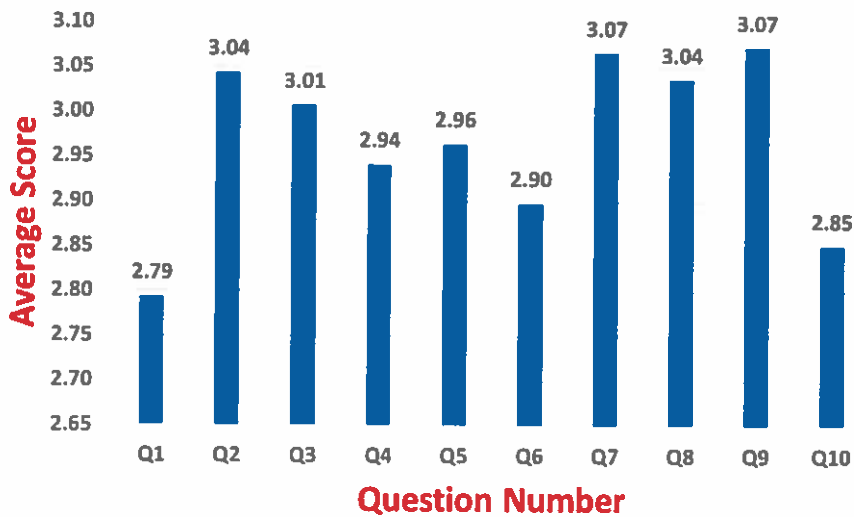

Analysis of Feedback on Curriculum

Department of Mathematical Sciences