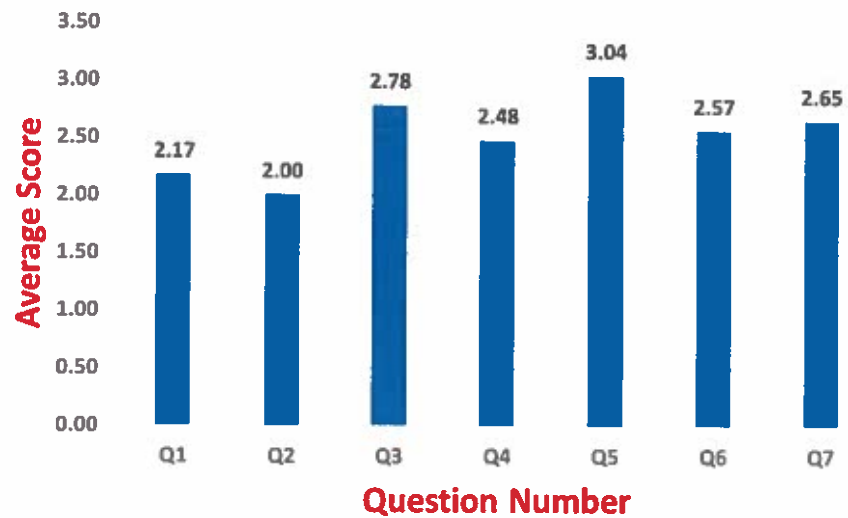

Analysis of Feedback on Curriculum

Department of Humanities