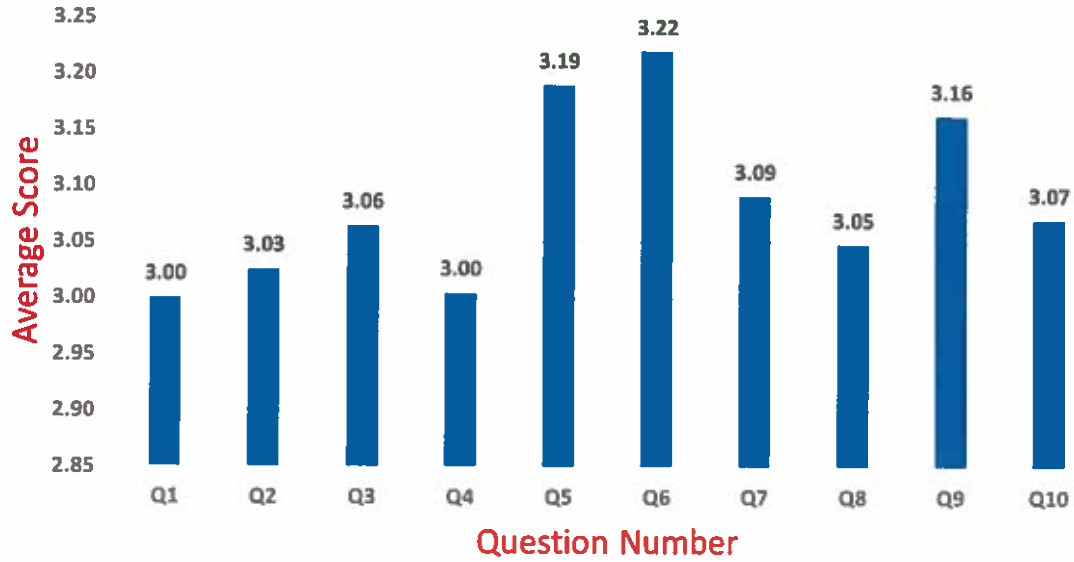

**Student Feedback Analysis Report
AY- 2018-19**

Analysis of Feedback on Curriculum

Department of Computers

Head of the Department
Head of the Department
Dept. of Computers
Shri Gnanambica Degree College
Madanapalle - 517 325 (A.P.)