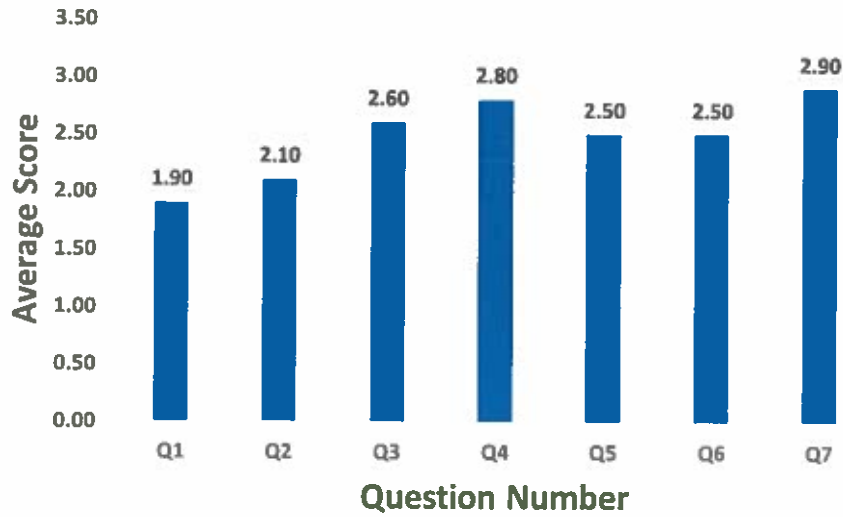

Analysis of Feedback on Curriculum

Department of Life Sciences