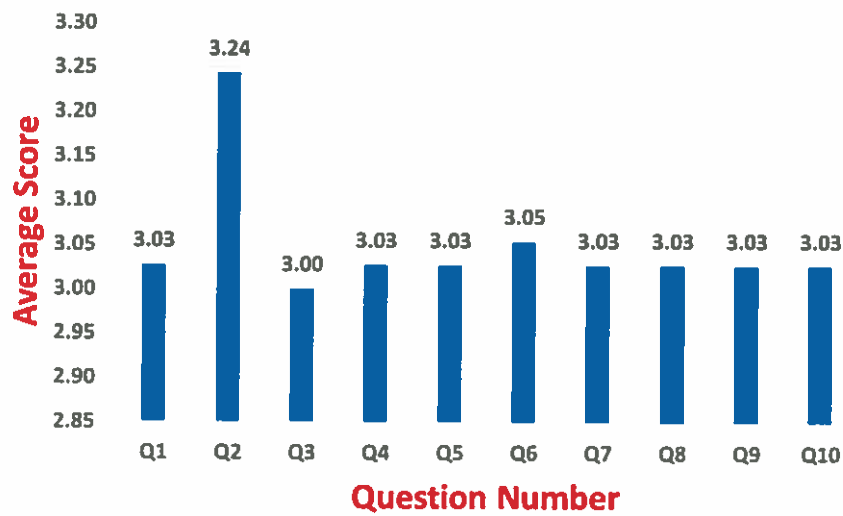

Analysis of Feedback on Curriculum

Department of Computers