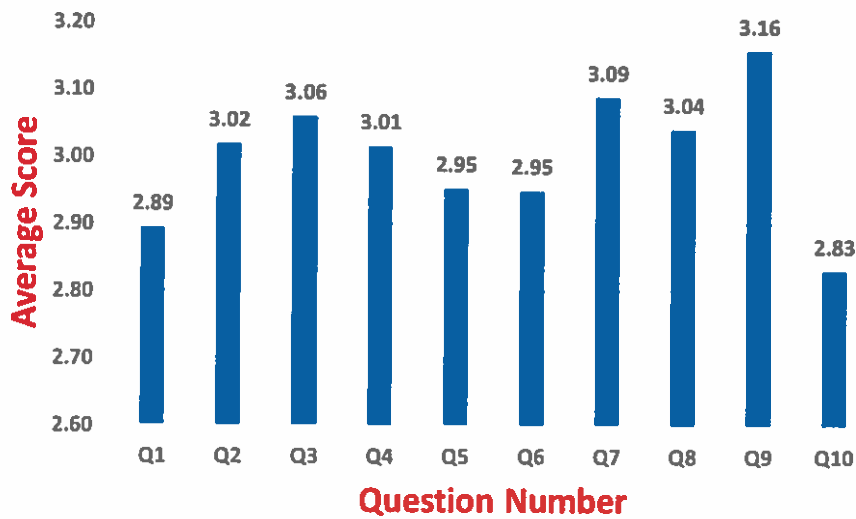

Analysis of Feedback on Curriculum

Department of Commerce