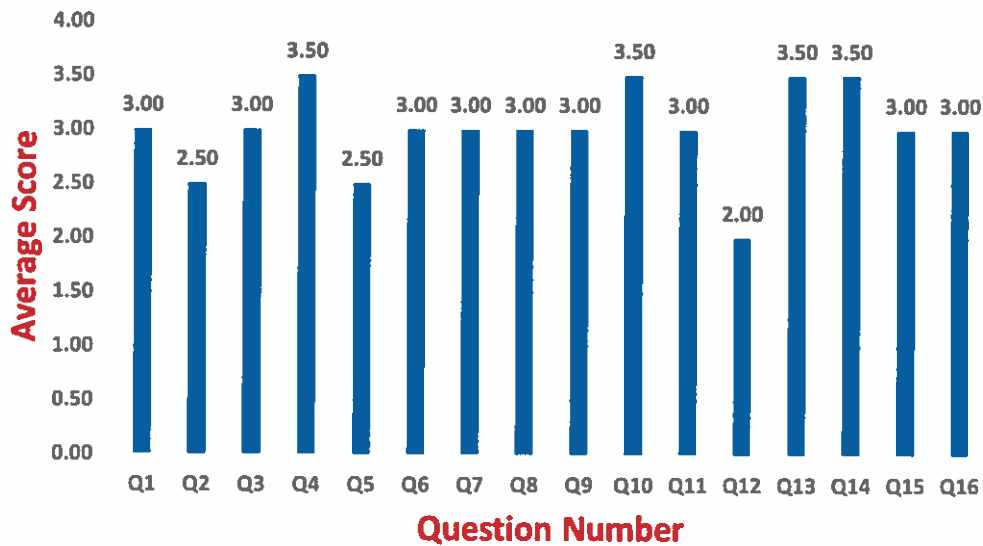

Principal

Principal
Shri Gnanambica Degree College
Madanapalle - 517 325

**Employers Feedback Analysis Report
AY- 2018-19**

Analysis of Feedback on Curriculum

C. Allahesh Baby

Training and Placement Officer