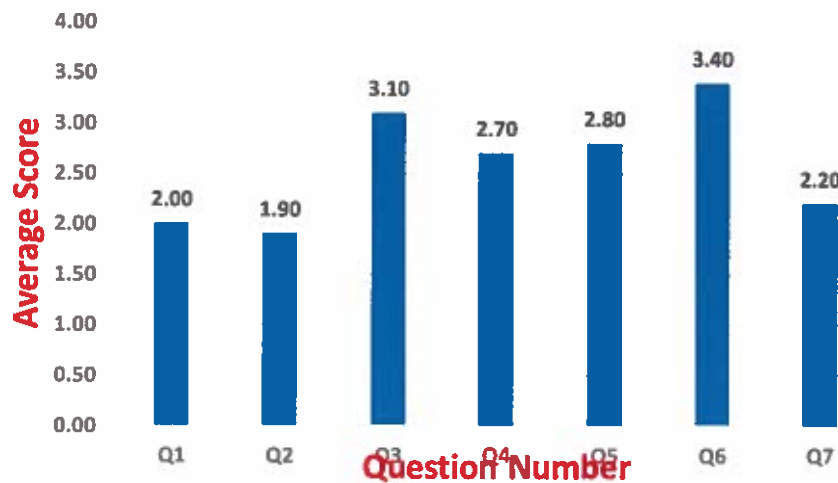

Analysis of Feedback on Curriculum

Department of Management Studies

Head of the Department

Head of the Department
Dept. of Management Studies
Shri Gnanambica Degree College
Madanapalle - 517 325 (A.P.)

Principal