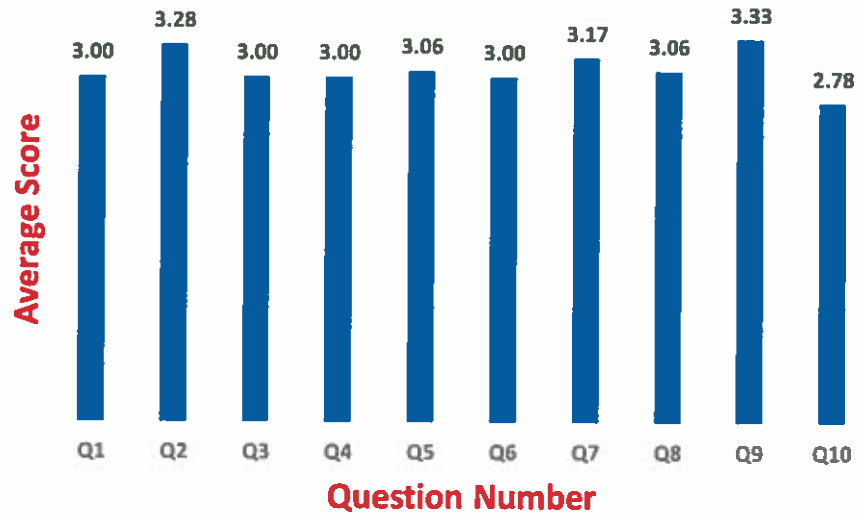

Analysis of Feedback on Curriculum

Department of Management Studies