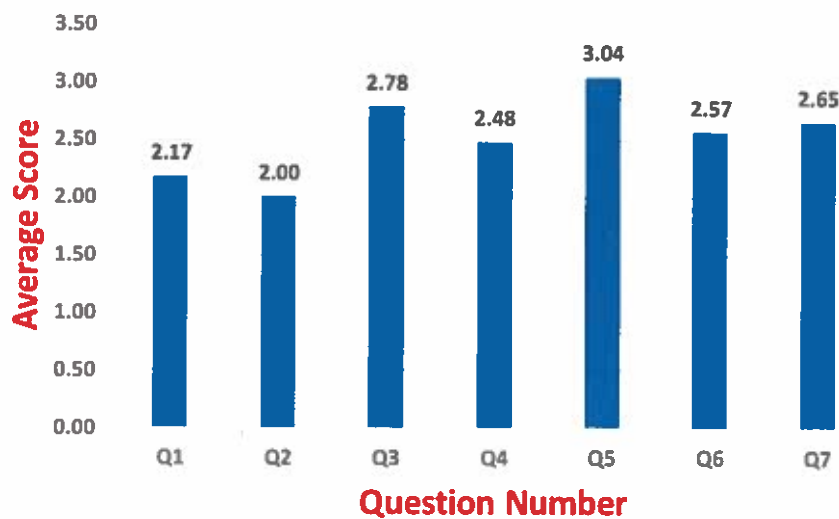

S. S. Srinivas
Principal

Principal
Shri Gnanambica Degree College
Madanapalle - 517 325

**Faculty Feedback Analysis Report
AY- 2018-19**

Analysis of Feedback on Curriculum

Department of Computers

Head of the Department