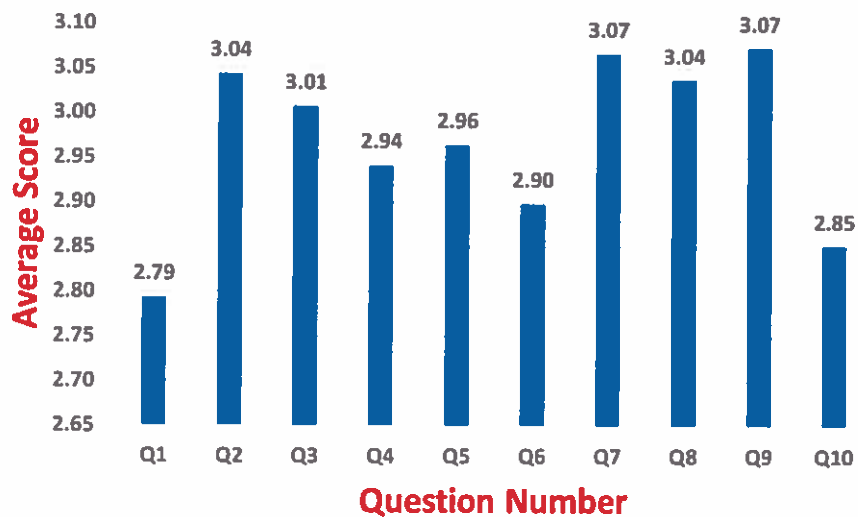

Shri Gnanambica Degree College

Madanapalle - 517 325 (A.P.)

Principal

Principal

Shri Gnanambica Degree College

Madanapalle - 517 325

Analysis of Feedback on Curriculum

Department of Mathematical Sciences