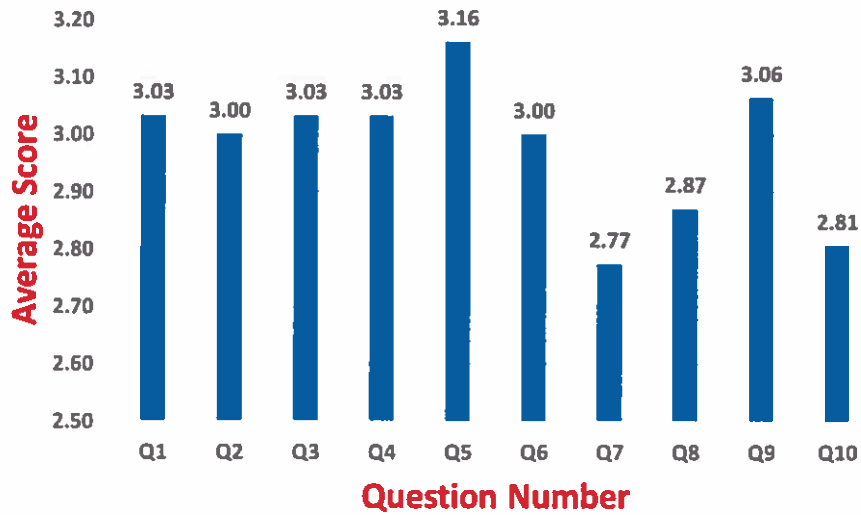

Analysis of Feedback on Curriculum

Department of Life Sciences

పవన్ కుమార్

Head of the Department
Head of the Department
Dept. of Life Sciences
Shri Gnanambica Degree College
Near RTC Bus Stand, MADANAPALLE - 517 325 (A.P)