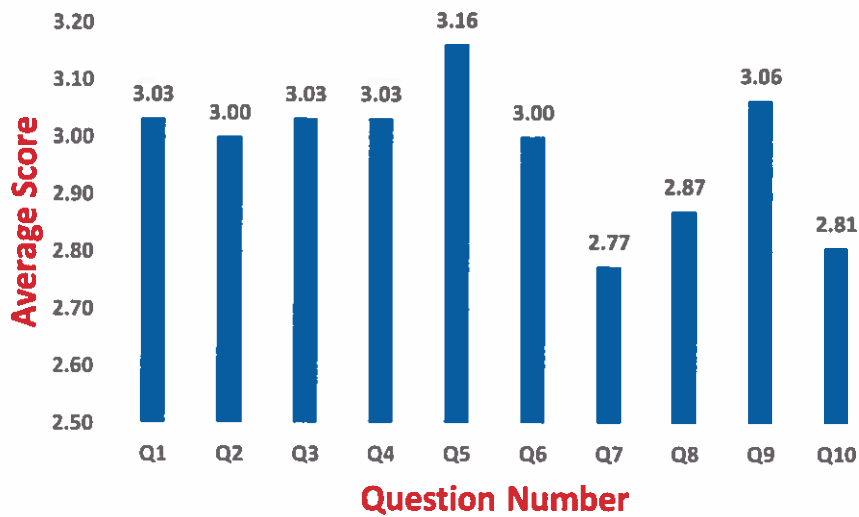

Analysis of Feedback on Curriculum

Department of Humanities