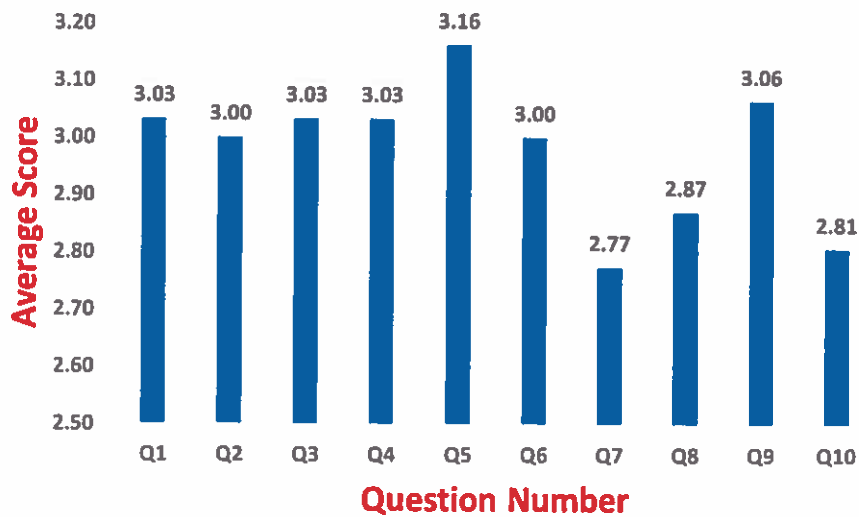

Analysis of Feedback on Curriculum

Department of Management Studies