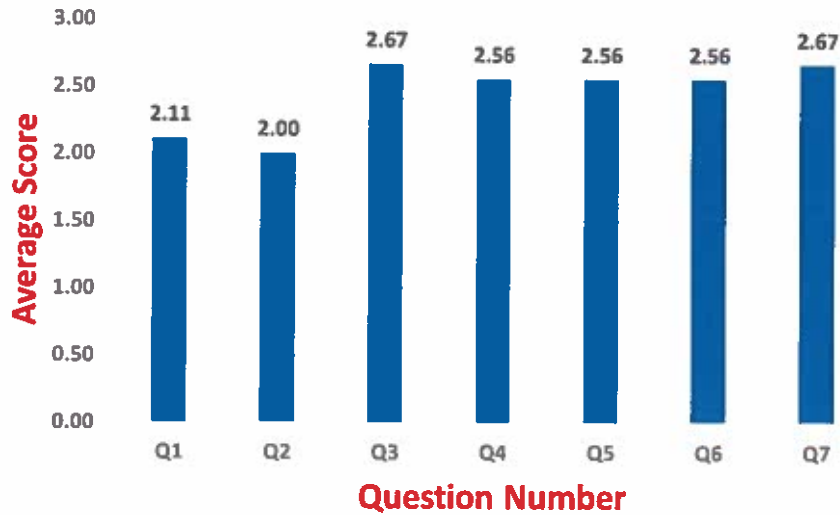

Analysis of Feedback on Curriculum

Department of Commerce