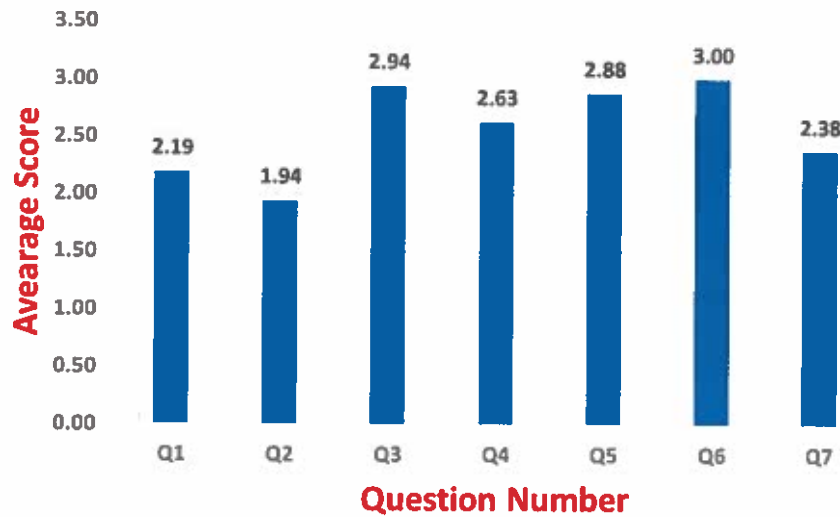

Analysis of Feedback on Curriculum

Department of Mathematical Sciences