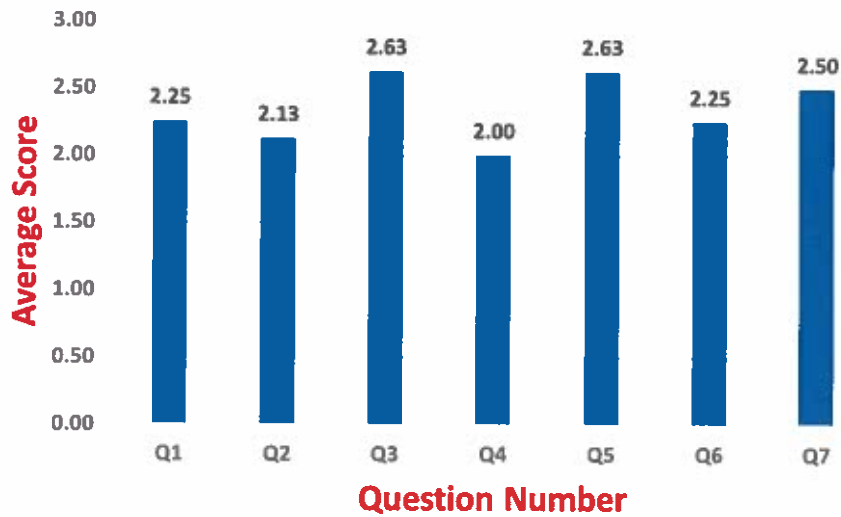

Analysis of Feedback on Curriculum

Department of Life Sciences