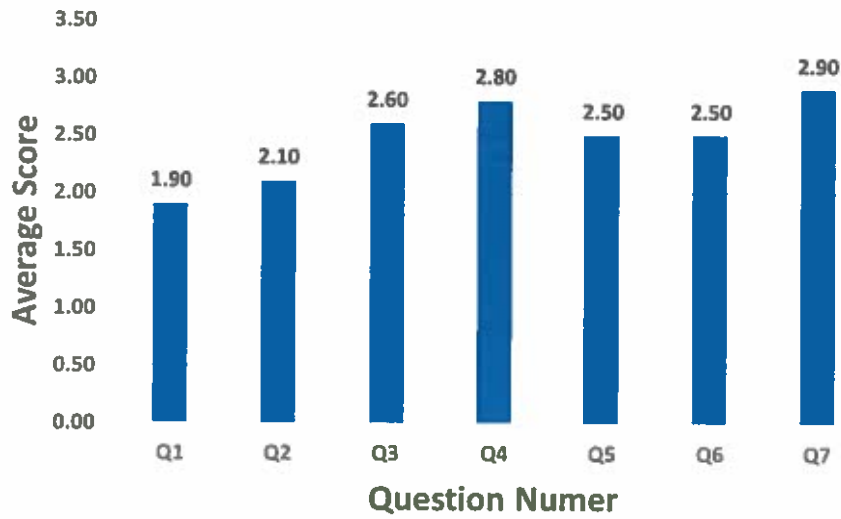

Analysis of Feedback on Curriculum

Department of Humanities