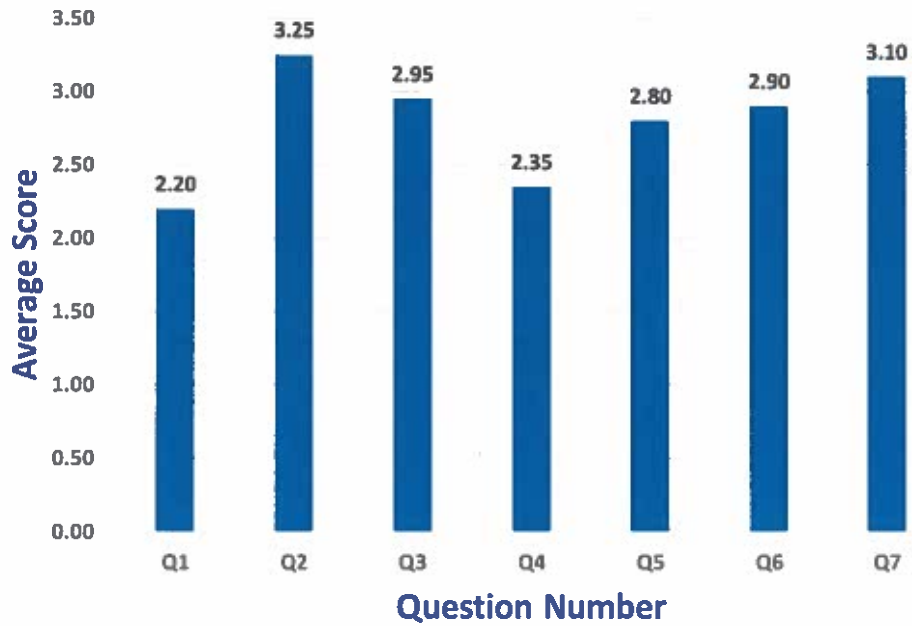

S. Anand

Principal
Principal
Shri Gnanambica Degree College
Madanapalle - 517 325

**Alumni Feedback Analysis Report
AY- 2020-21**

Analysis of Feedback on Curriculum

Department of Computers

Head of the Department
Head of the Department
Dept. of Computers
Shri Gnanambica Degree College
Madanapalle - 517 325 (A.P.)