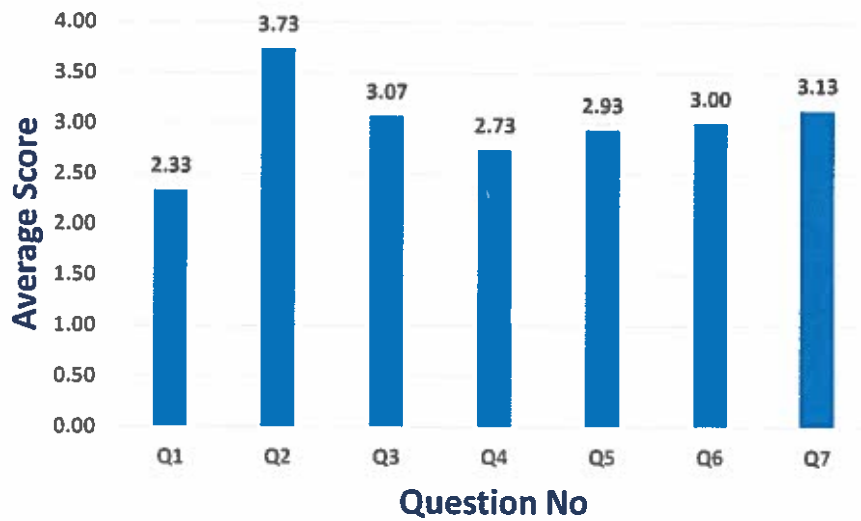

Analysis of Feedback on Curriculum

Department of Humanities