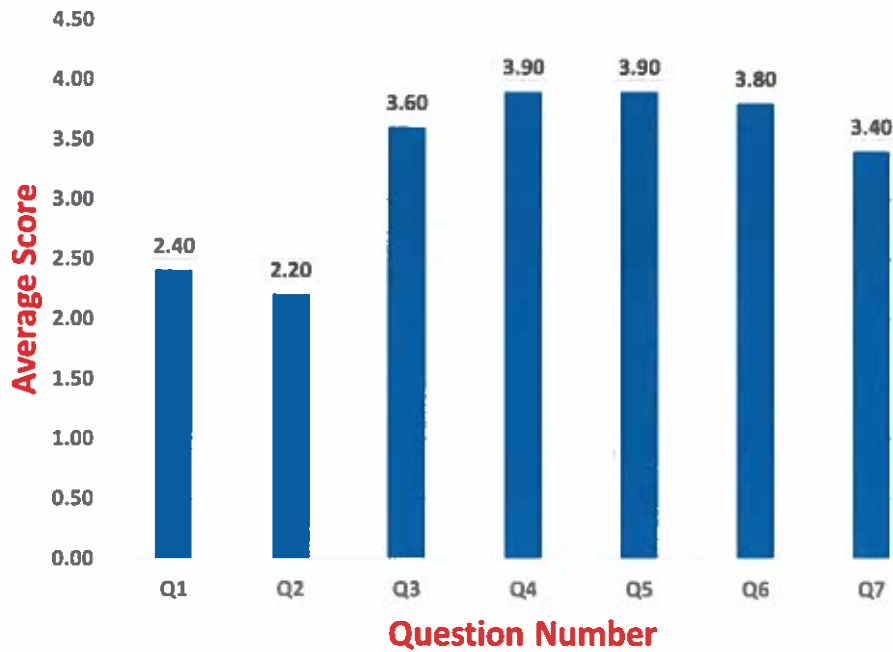

Analysis of Feedback on Curriculum

Department of Life Sciences