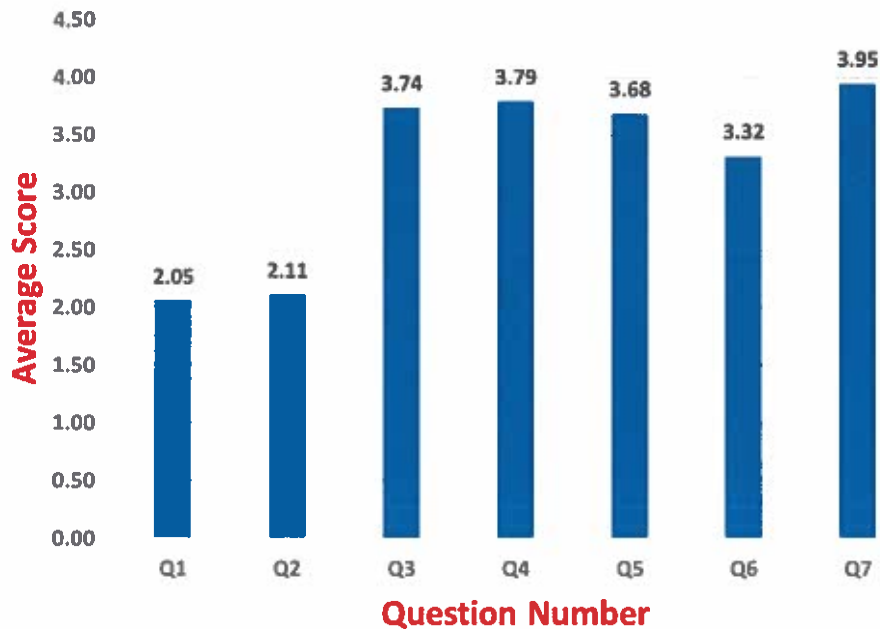

Analysis of Feedback on Curriculum

Department of Mathematical Sciences