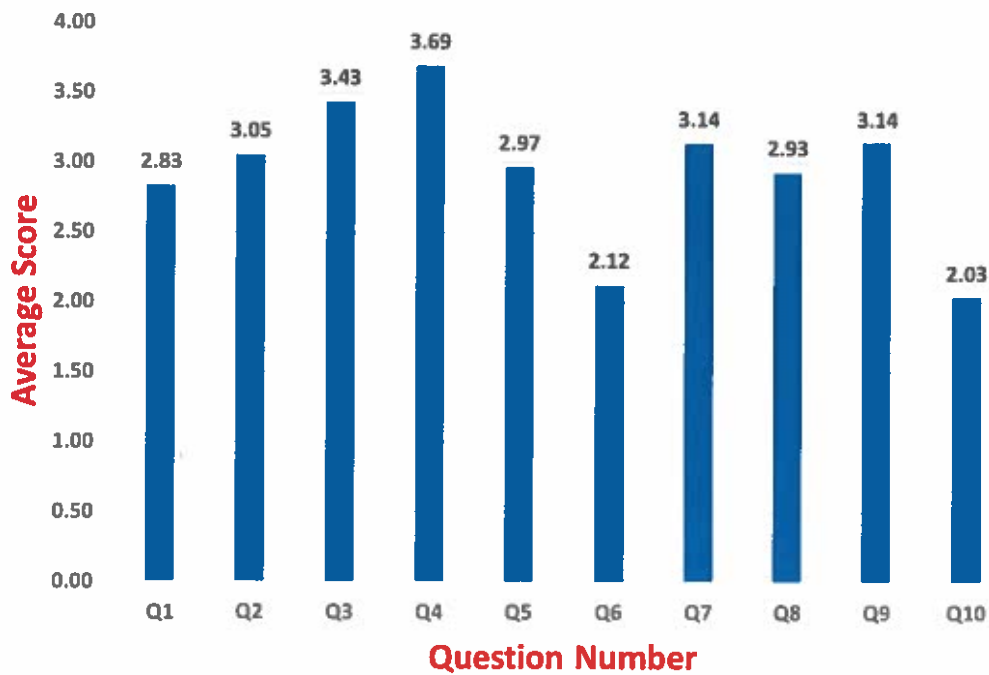

Analysis of Feedback on Curriculum

Department of Management Studies