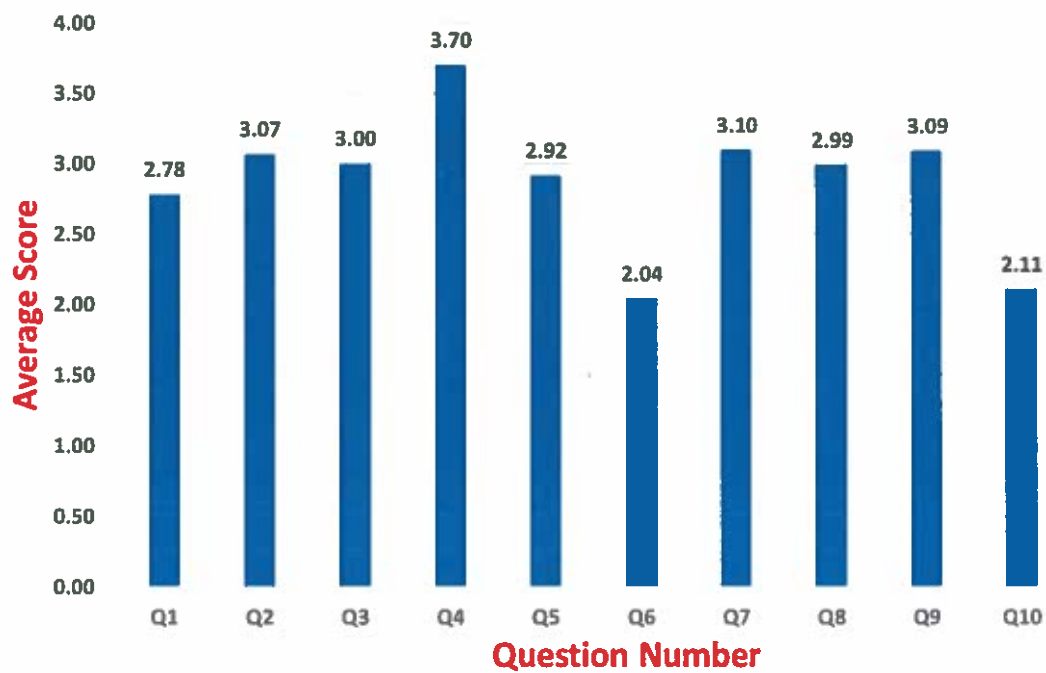

Analysis of Feedback on Curriculum

Department of Mathematical Sciences