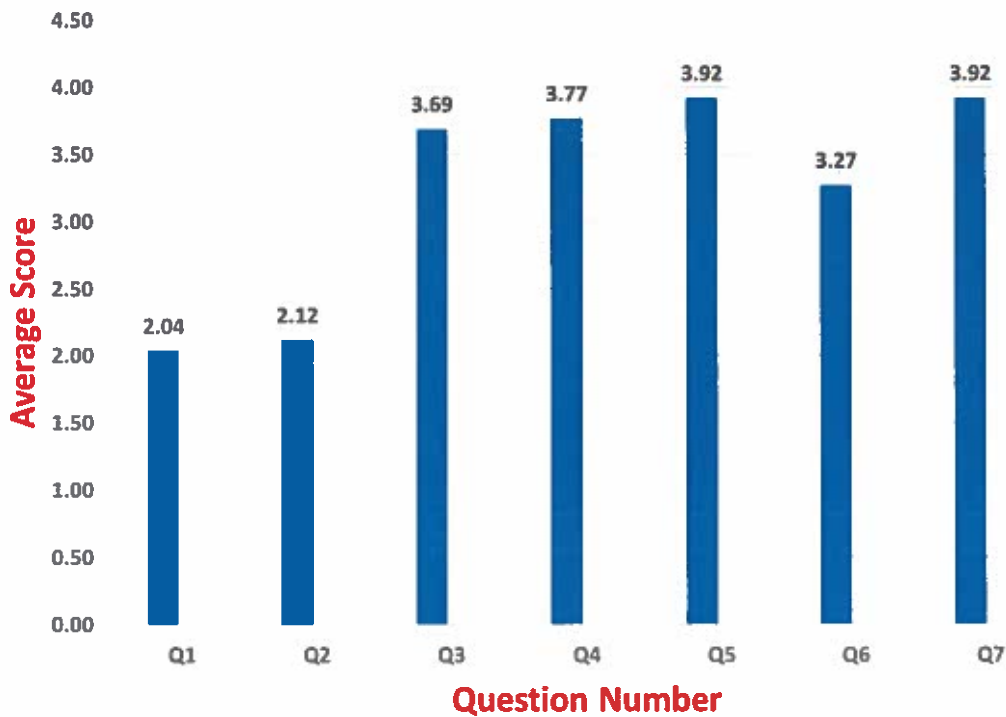

Analysis of Feedback on Curriculum

Department of Humanities