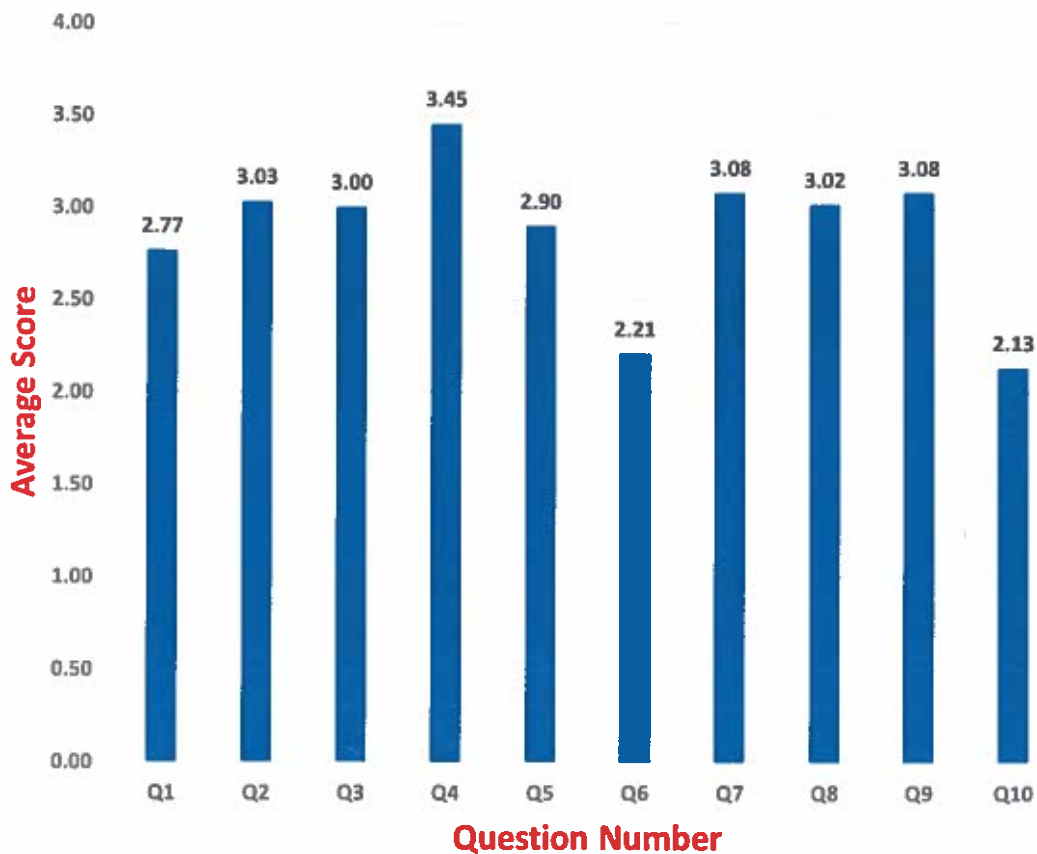

Analysis of Feedback on Curriculum

Department of Humanities