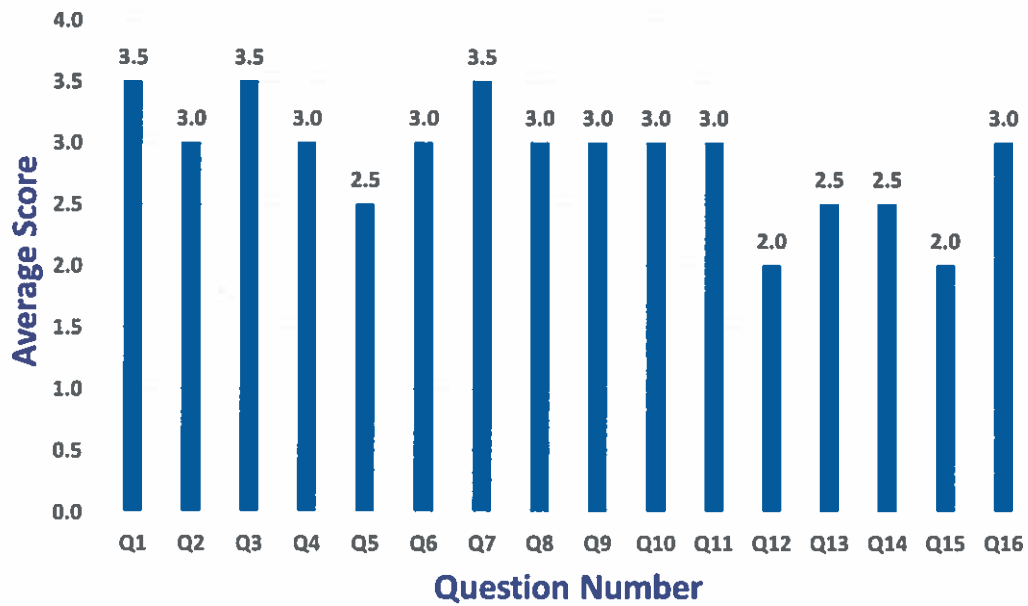

Analysis of Feedback on Curriculum