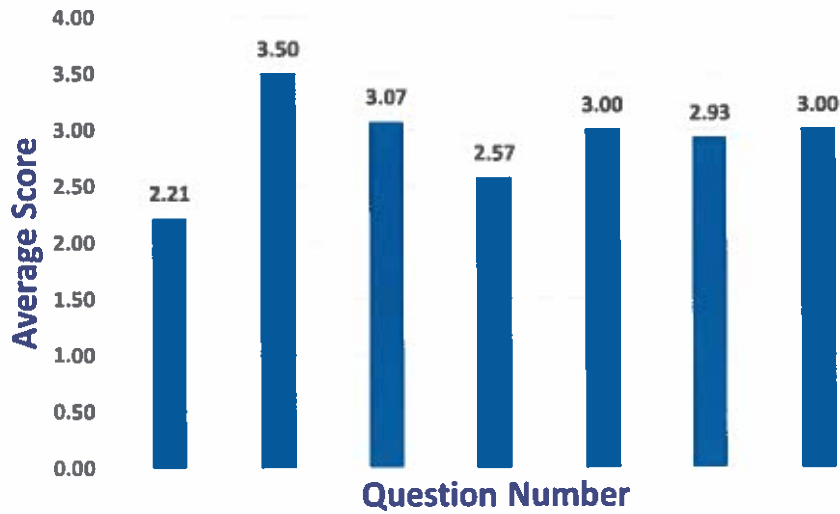

Analysis of Feedback on Curriculum

Department of Commerce