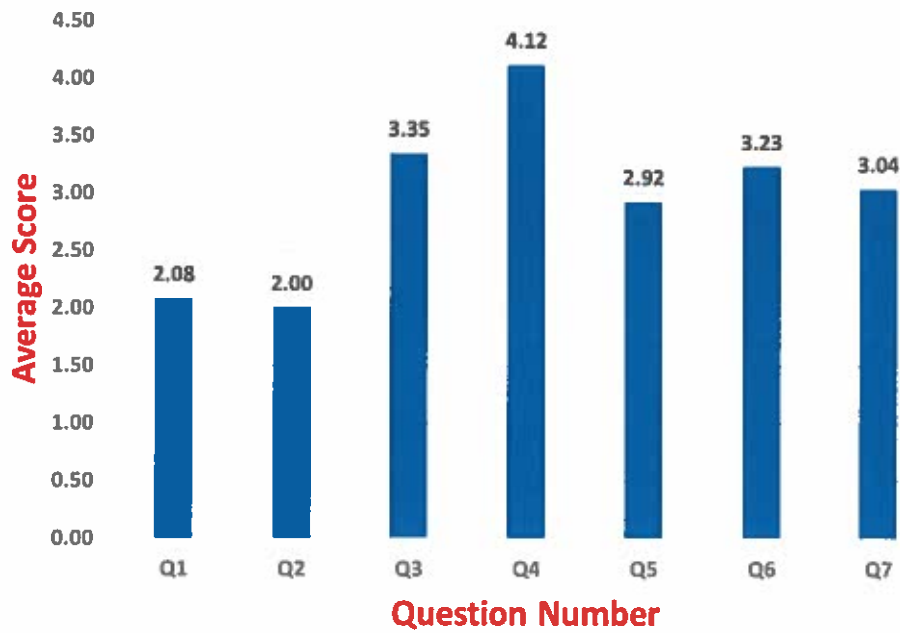

**Faculty Feedback Analysis Report
AY- 2020-21**

Analysis of Feedback on Curriculum

Department of Computers

Head of the Department
Head of the Department
Dept. of Computers
Shri Gnanambica Degree College
Madanapalle - 517 325 (A.P.)