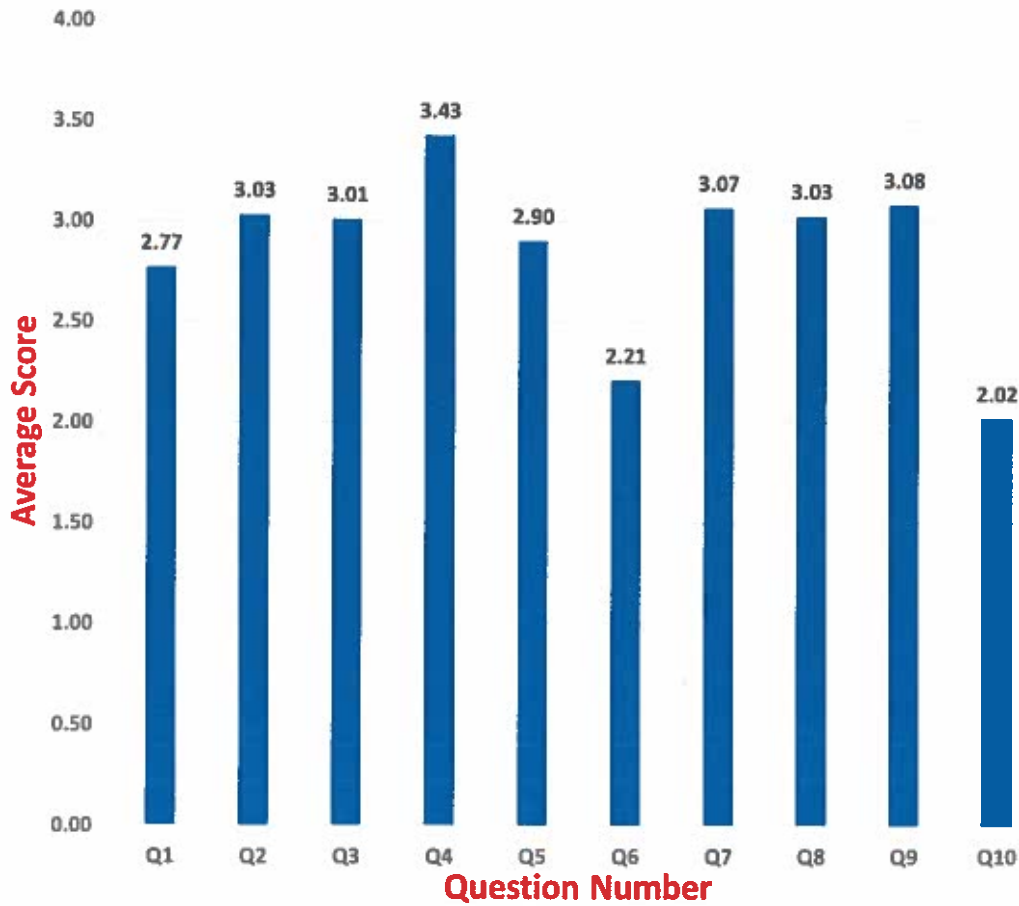

**Student Feedback Analysis Report
AY- 2020-21**

Analysis of Feedback on Curriculum

Department of Computers

Head of the Department
Head of the Department
Dept. of Computers
Shri Gnanambica Degree College
Madanapalle - 517 325 (A.P.)