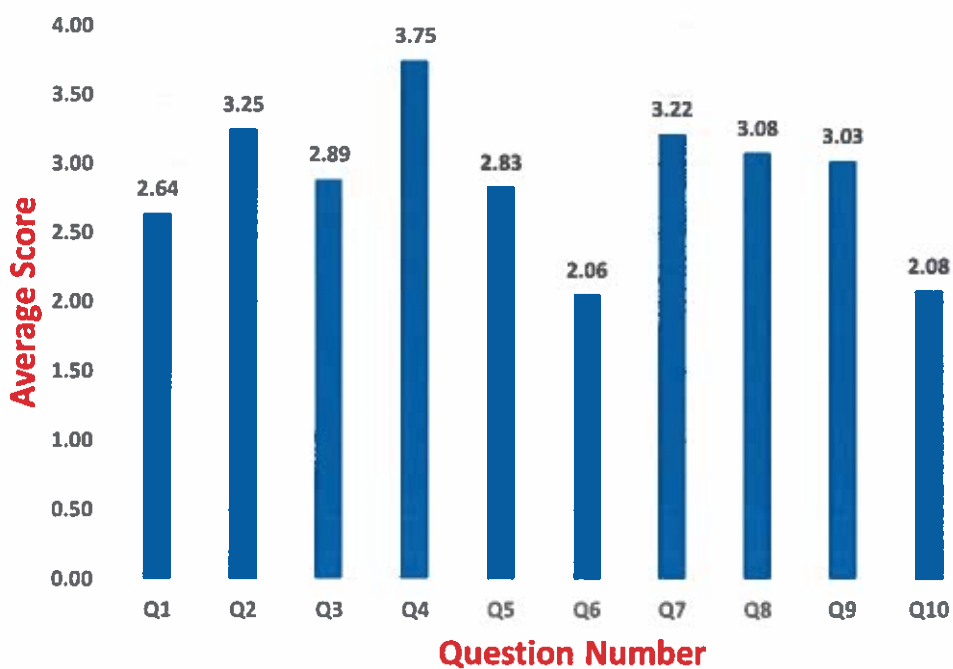

Analysis of Feedback on Curriculum

Department of Life Sciences