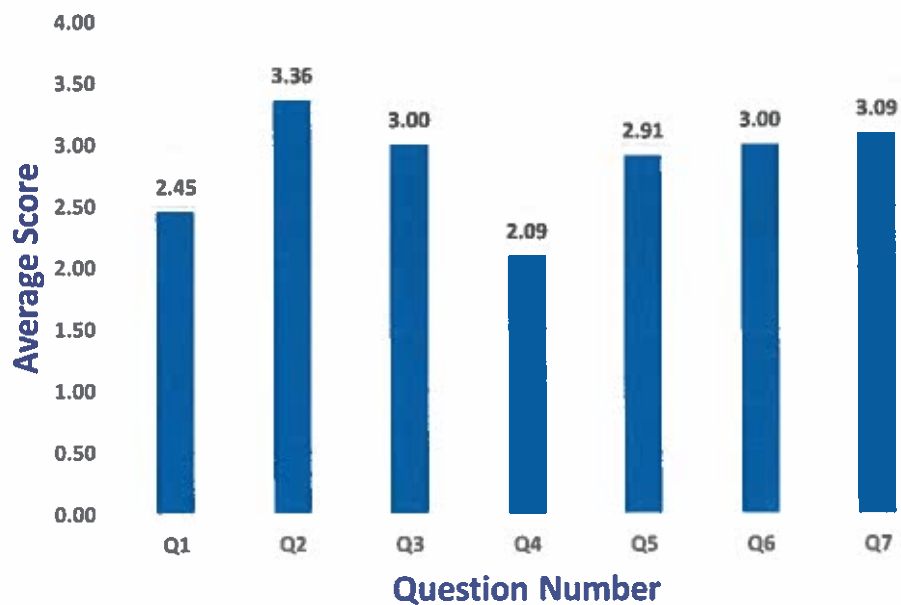

Analysis of Feedback on Curriculum

Department of Management Studies