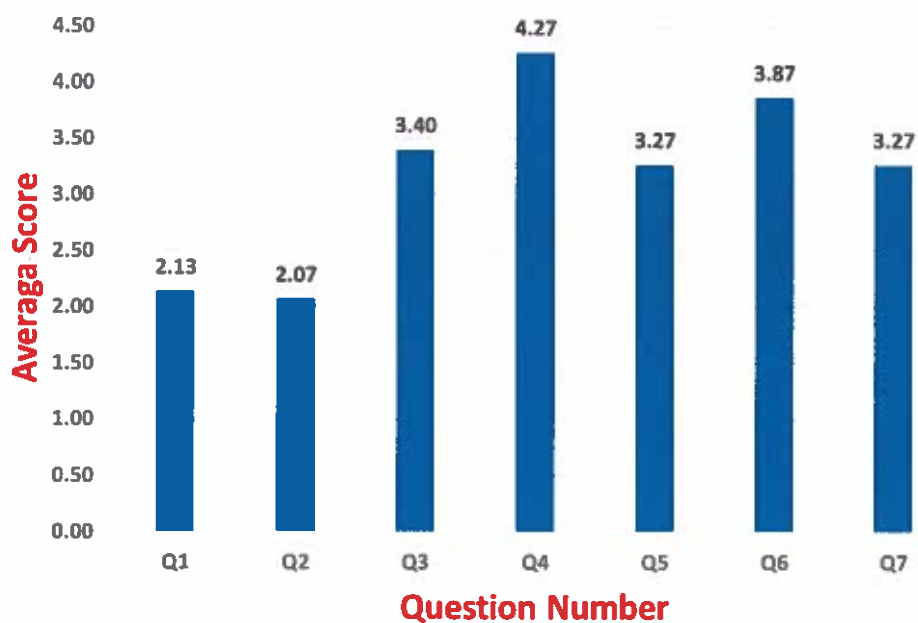

Analysis of Feedback on Curriculum

Department of Management Studies