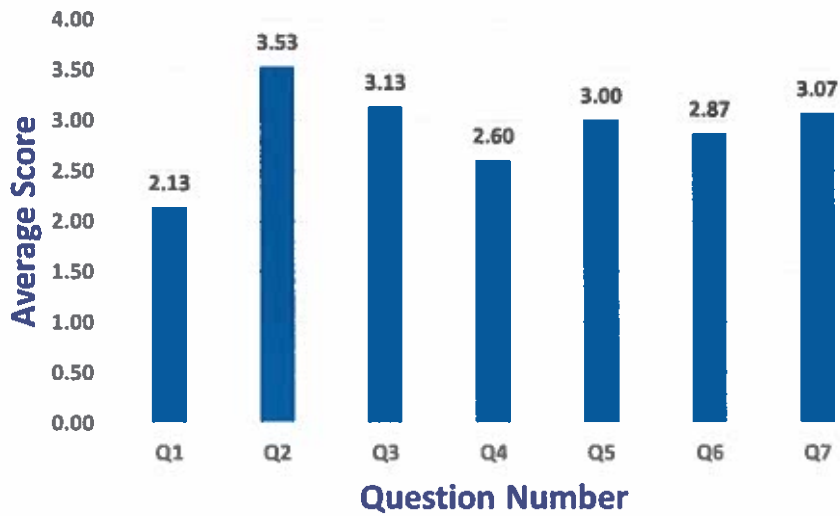

Analysis of Feedback on Curriculum

Department of Life Sciences