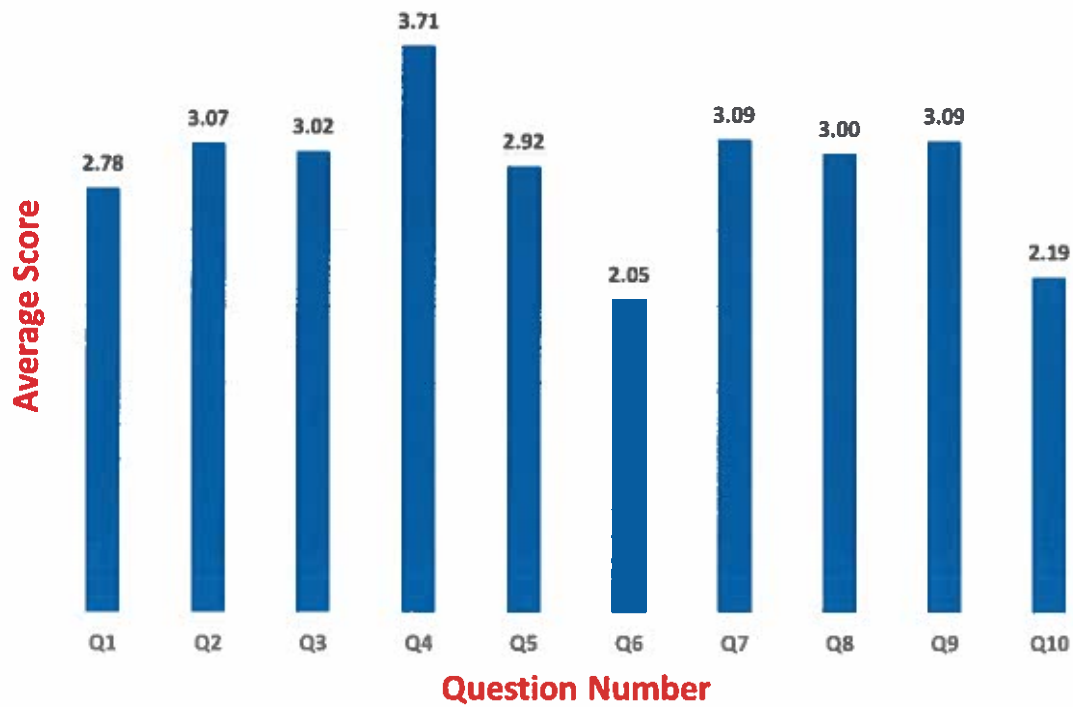

Analysis of Feedback on Curriculum

Department of Commerce