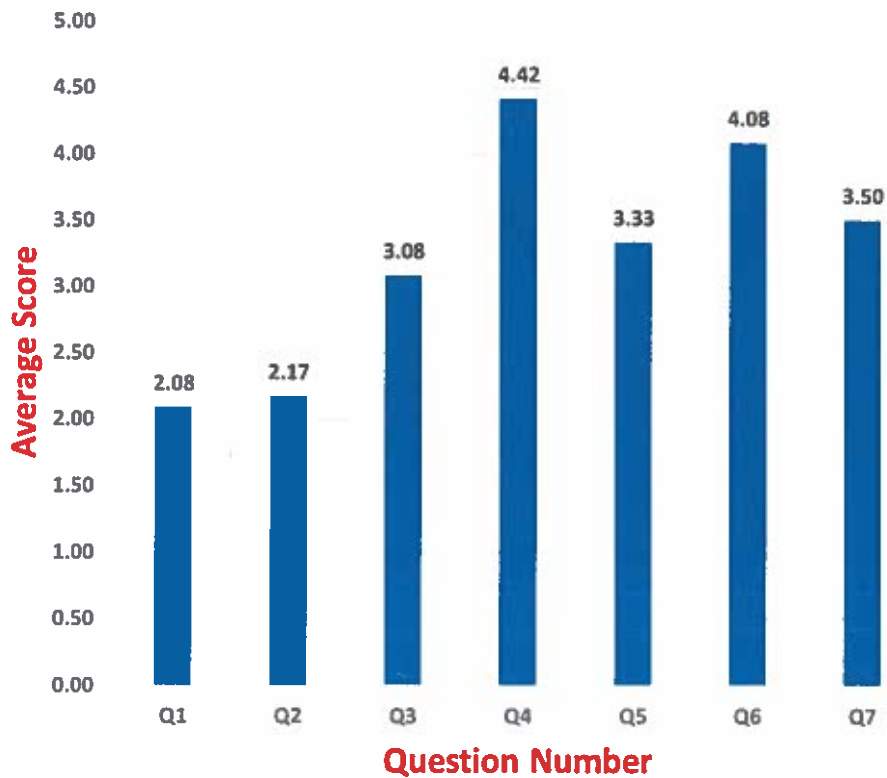

Analysis of Feedback on Curriculum

Department of Commerce