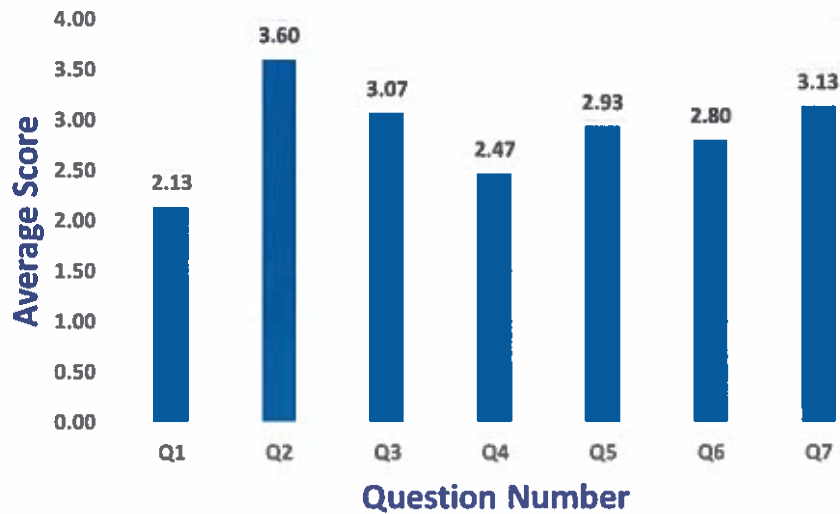

Analysis of Feedback on Curriculum

Department of Mathematical Sciences