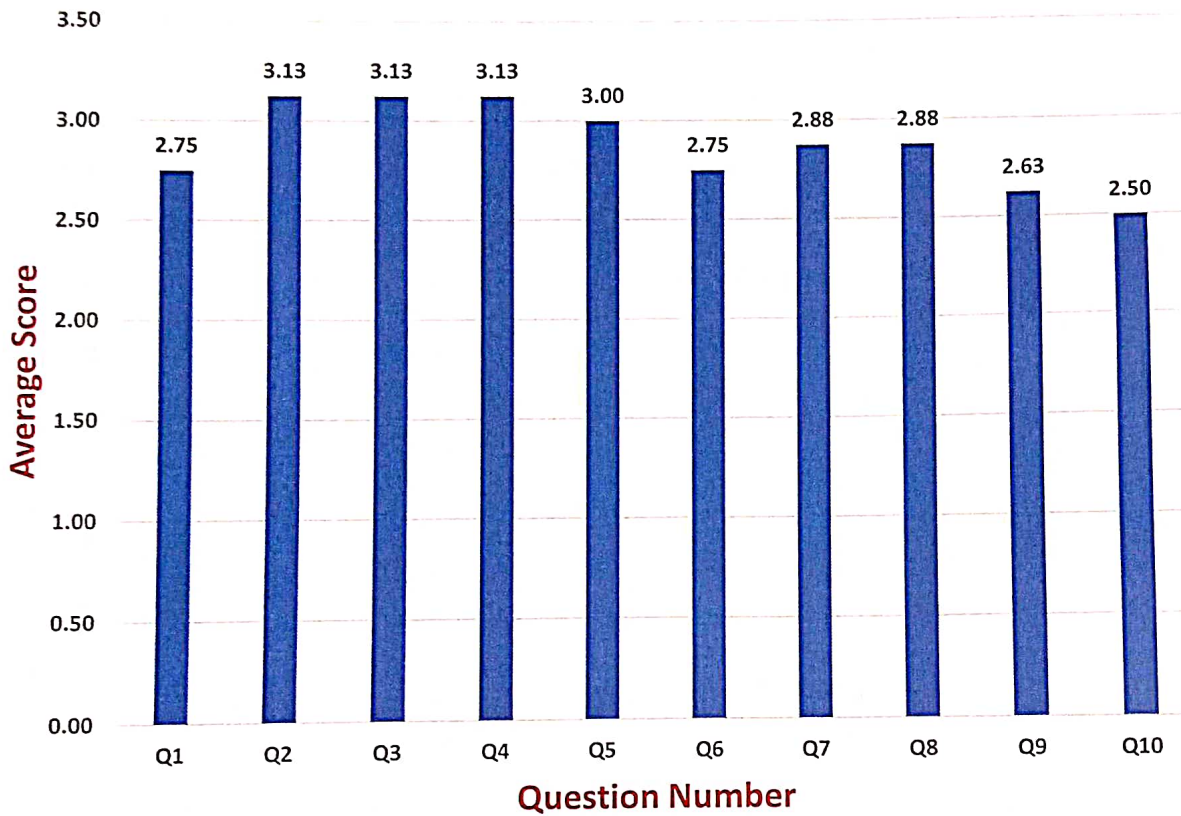

Analysis of Feedback on Curriculum

Department of Life Sciences