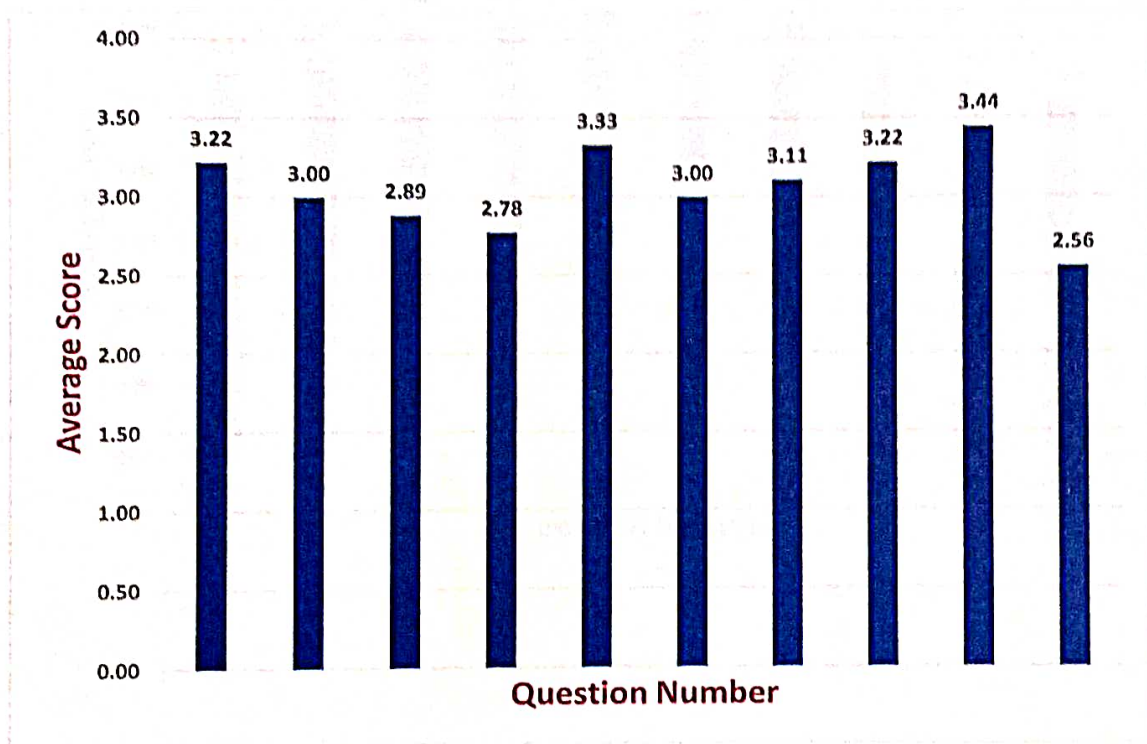

Analysis of Feedback on Curriculum

Department of Commerce