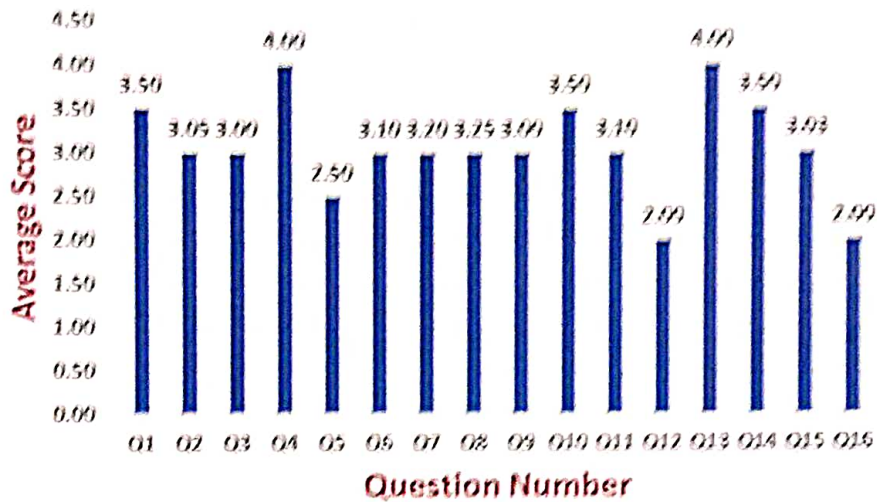

Analysis of Feedback on Curriculum