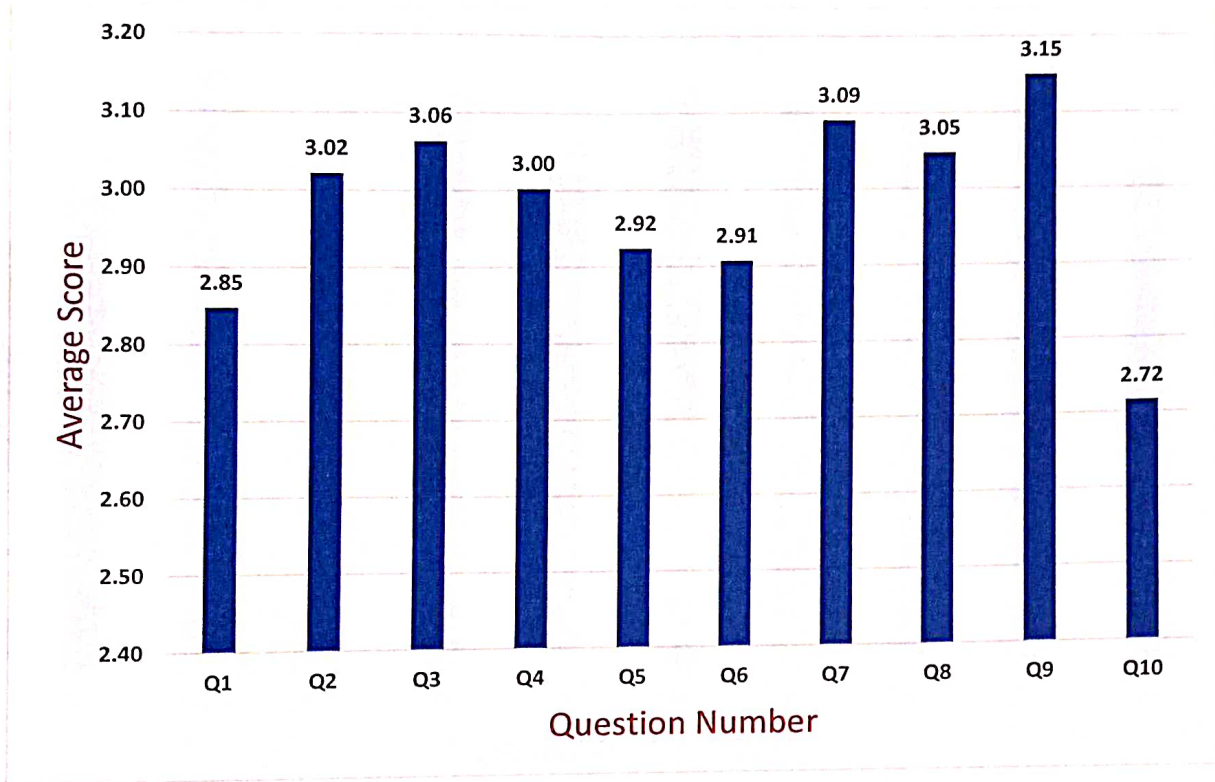

**Stakeholder Feedback
Analysis Report
AY 2022-23**

Student Feedback Analysis Report
AY- 2022-23

Analysis of Feedback on Curriculum

Department of Computers

Head of the Department
Head of the Department
Dept. of Computers
Shri Gnanambica Degree College
Madanapalle - 517 325 (A.P.)