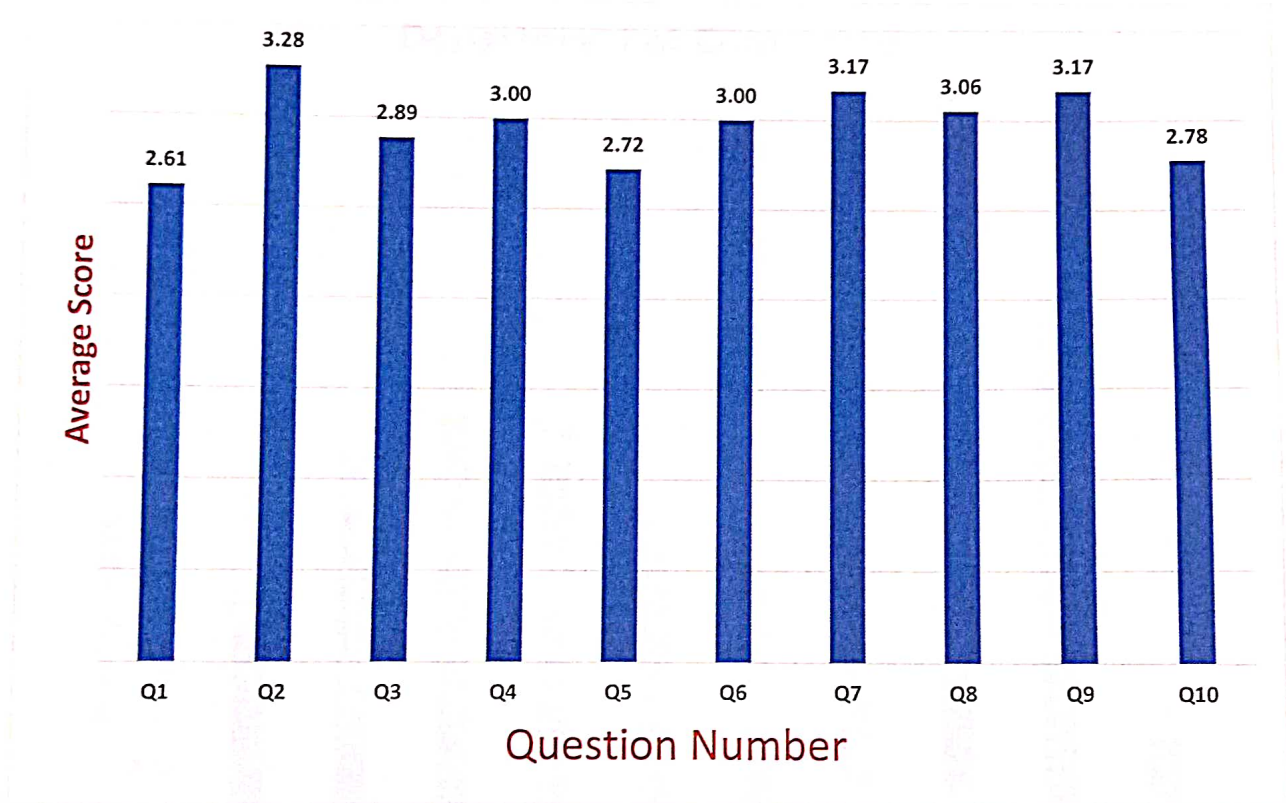

Analysis of Feedback on Curriculum

Department of Management Studies