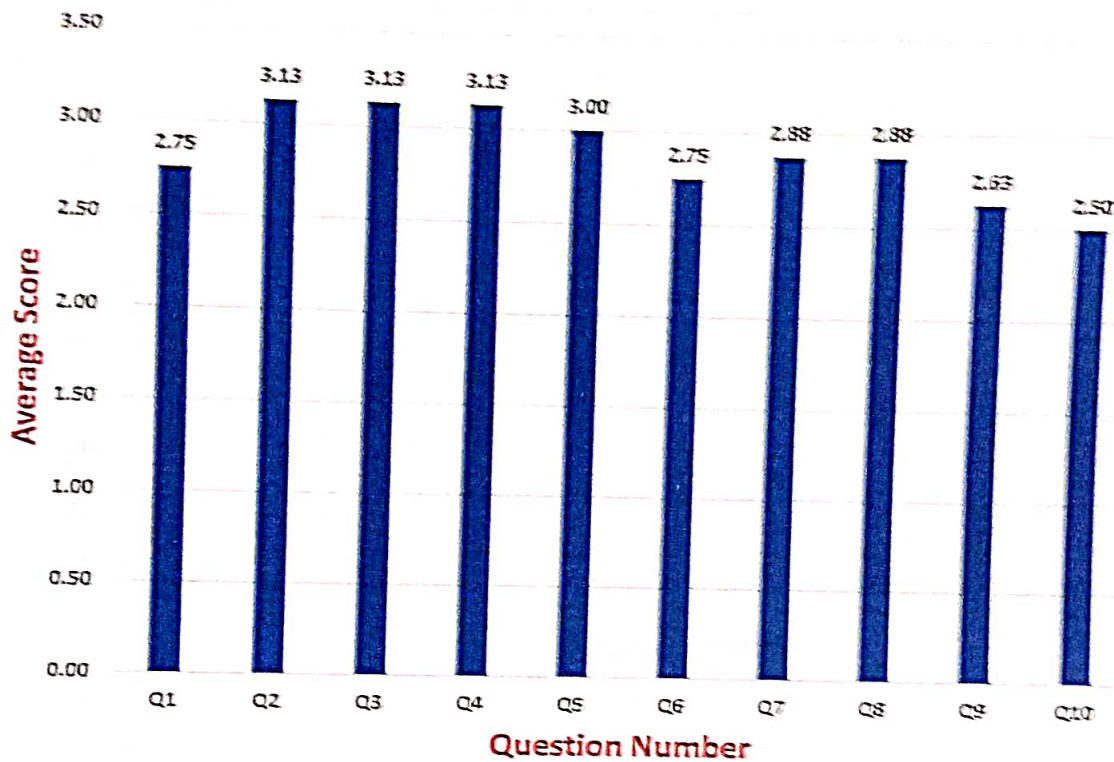

Analysis of Feedback on Curriculum

Department of Life Sciences

Head of the Department

Department
Dept. of Life Sciences
Shri Gnanambica Degree College
Near RTC Bus Stand, MADANAPALLE - 517 325 (A.P)