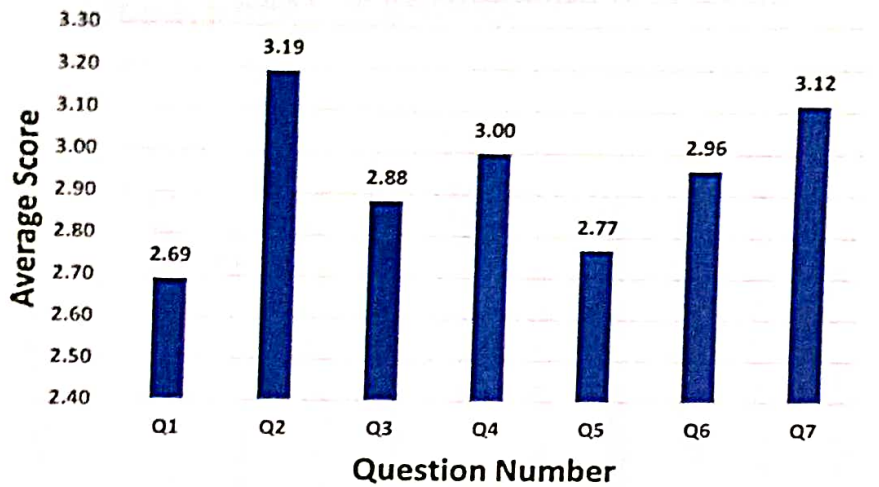

Analysis of Feedback on Curriculum

Department of Computers