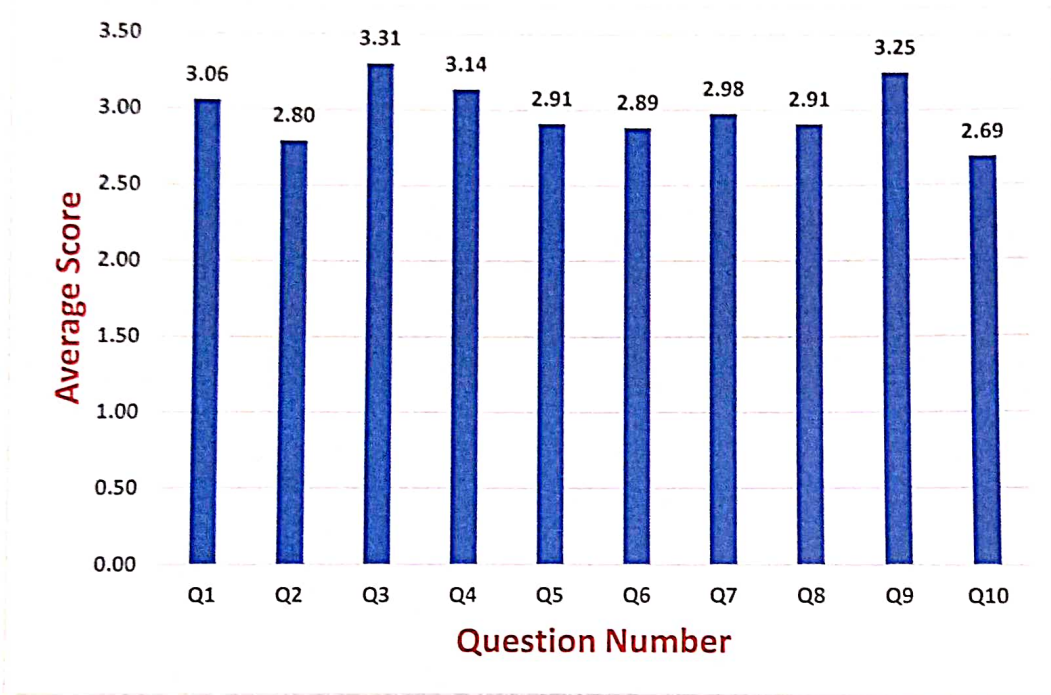

Analysis of Feedback on Curriculum

Department of Humanities