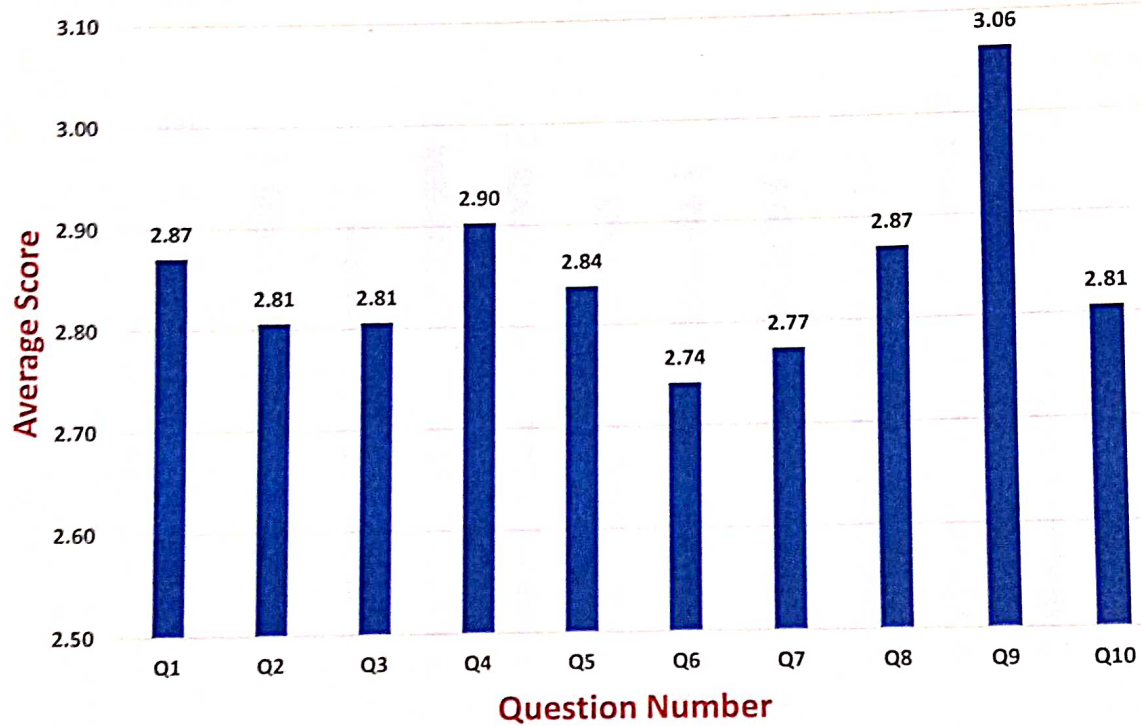

Analysis of Feedback on Curriculum

Department of Life Sciences