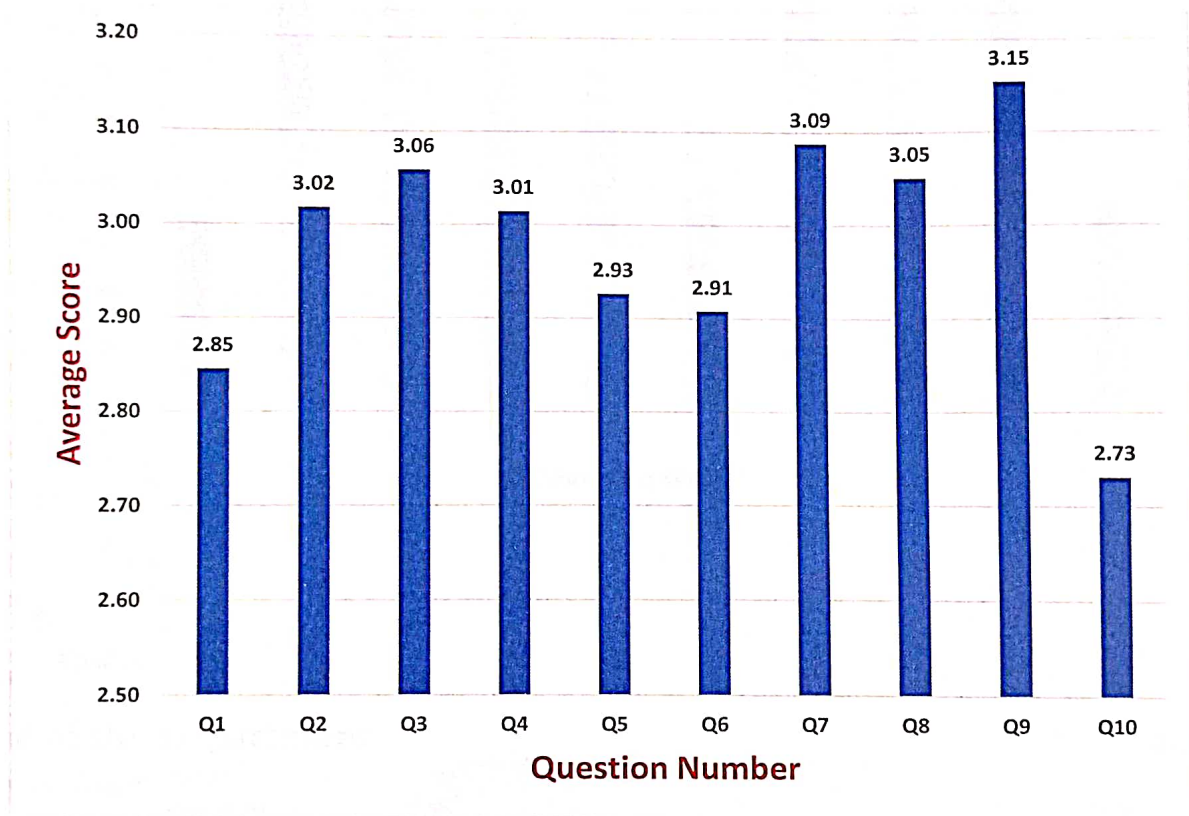

Analysis of Feedback on Curriculum

Department of Commerce

Sankeerth Narayana
Head of the Department
Head of the Department
Dept. of Commerce
Shri Gnanambica Degree College
Near RTC Bus Stand, MADANAPALLE - 517 325 (A.P)