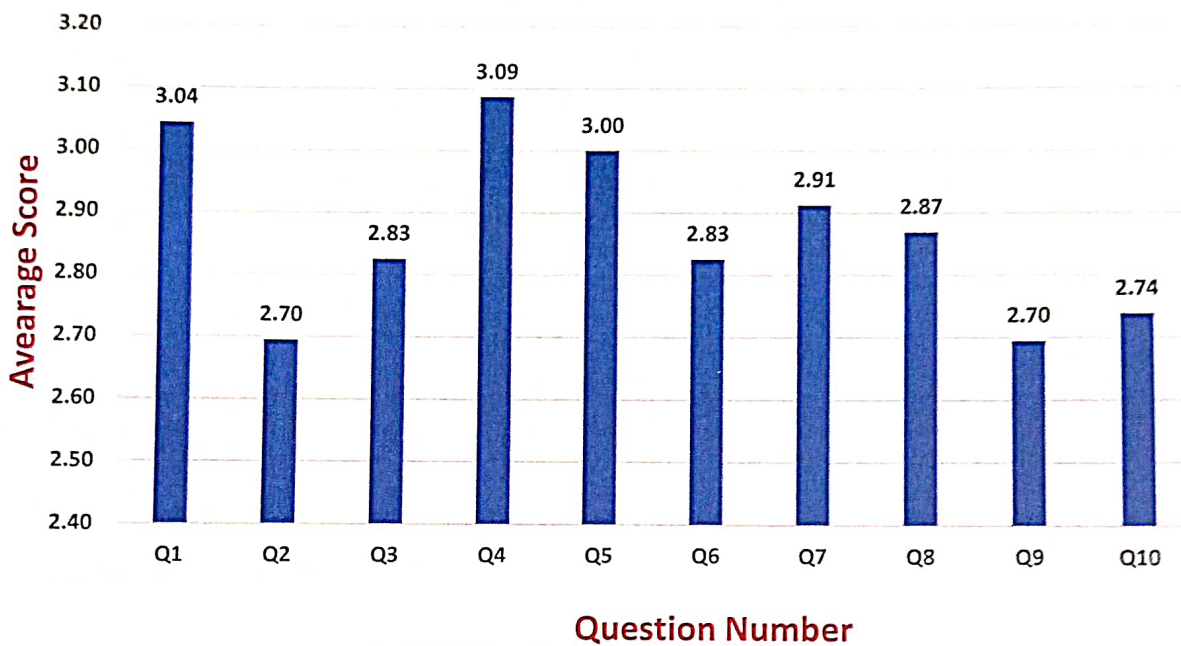

Analysis of Feedback on Curriculum

Department of Humanities