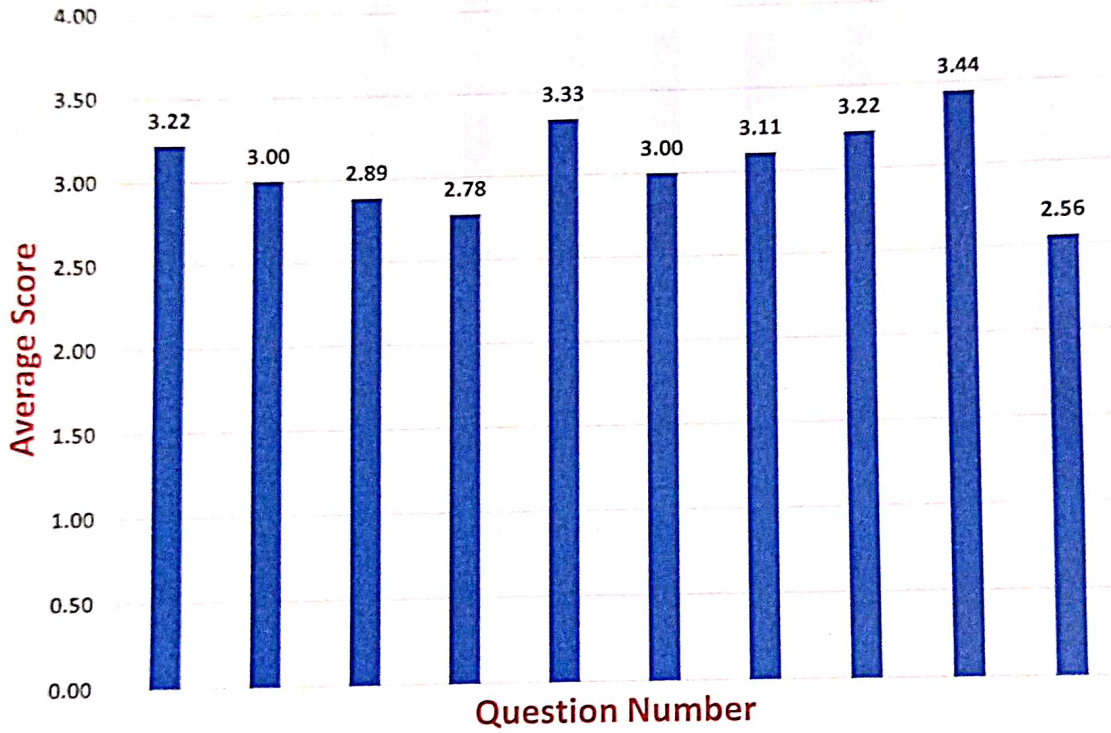

Analysis of Feedback on Curriculum

Department of Commerce

Samaksh Narayana

Head of the Department

Head of the Department

Dept. of Commerce

Shri Gnanambica Degree College

Near RTC Bus Stand, MADANAPALLE - 517 325 (A.P)