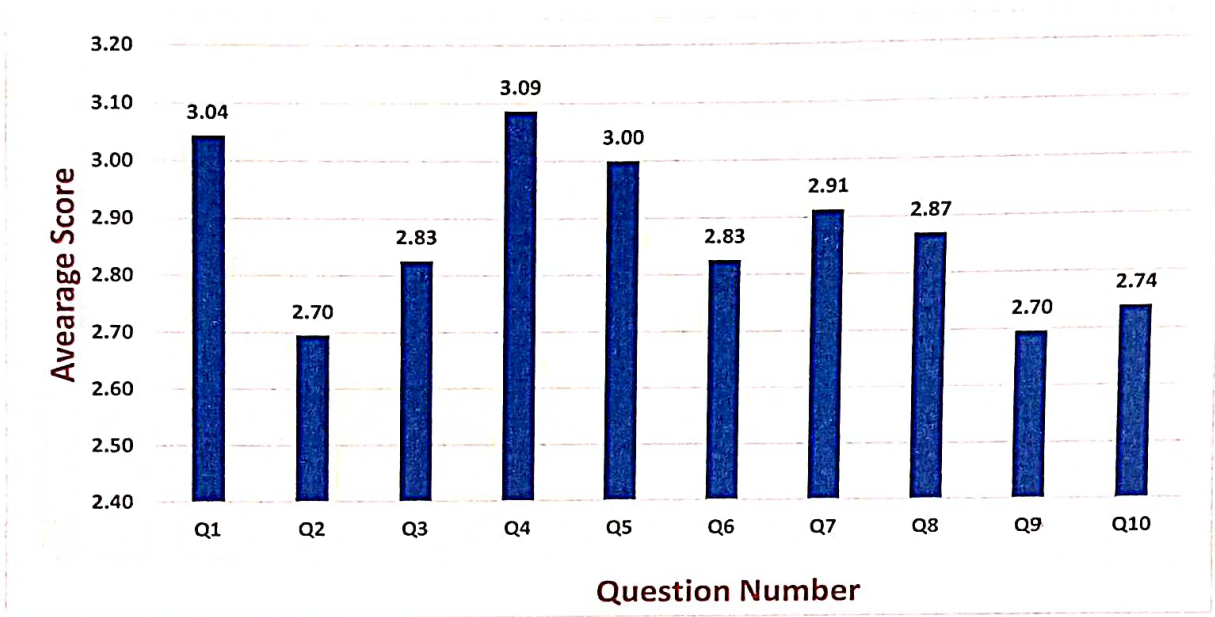

Analysis of Feedback on Curriculum

Department of Humanities