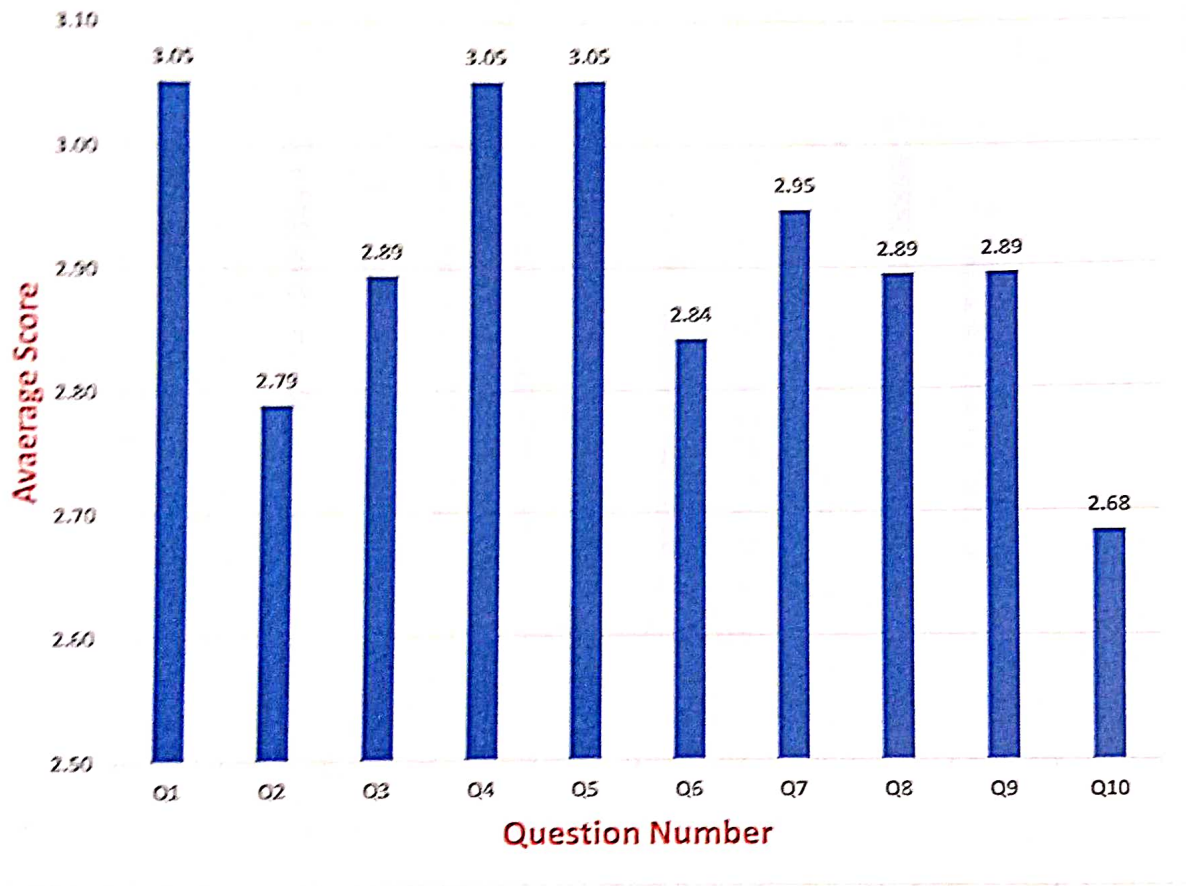

Analysis of Feedback on Curriculum

Department of Computers