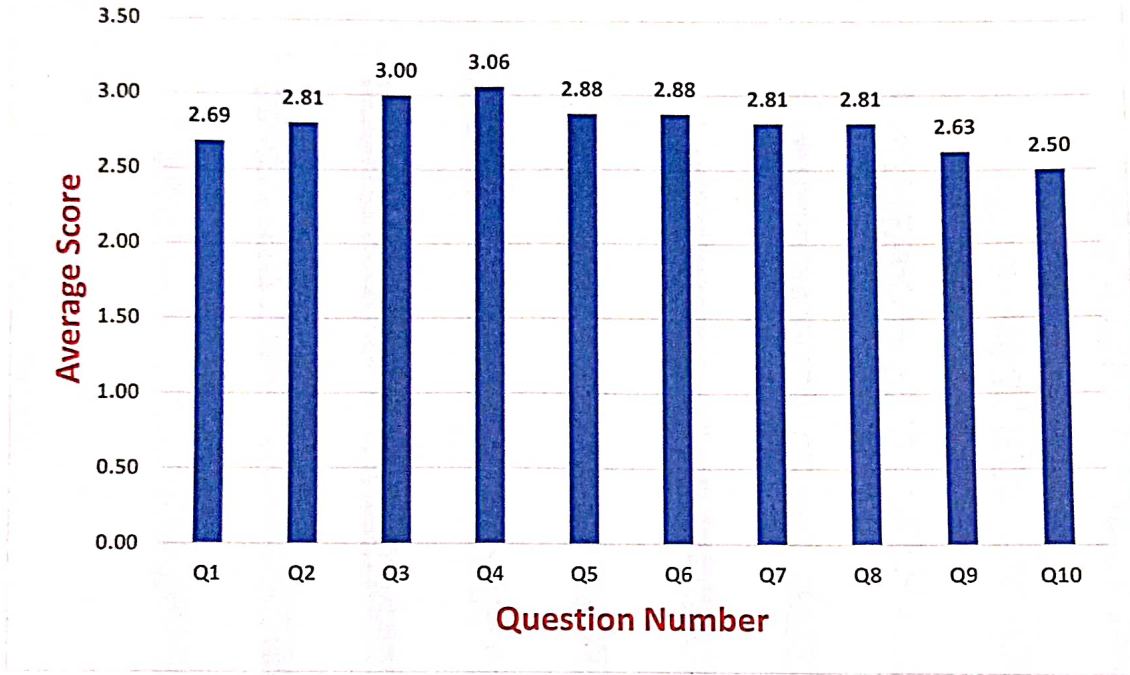

Analysis of Feedback on Curriculum

Department of Mathematical Sciences