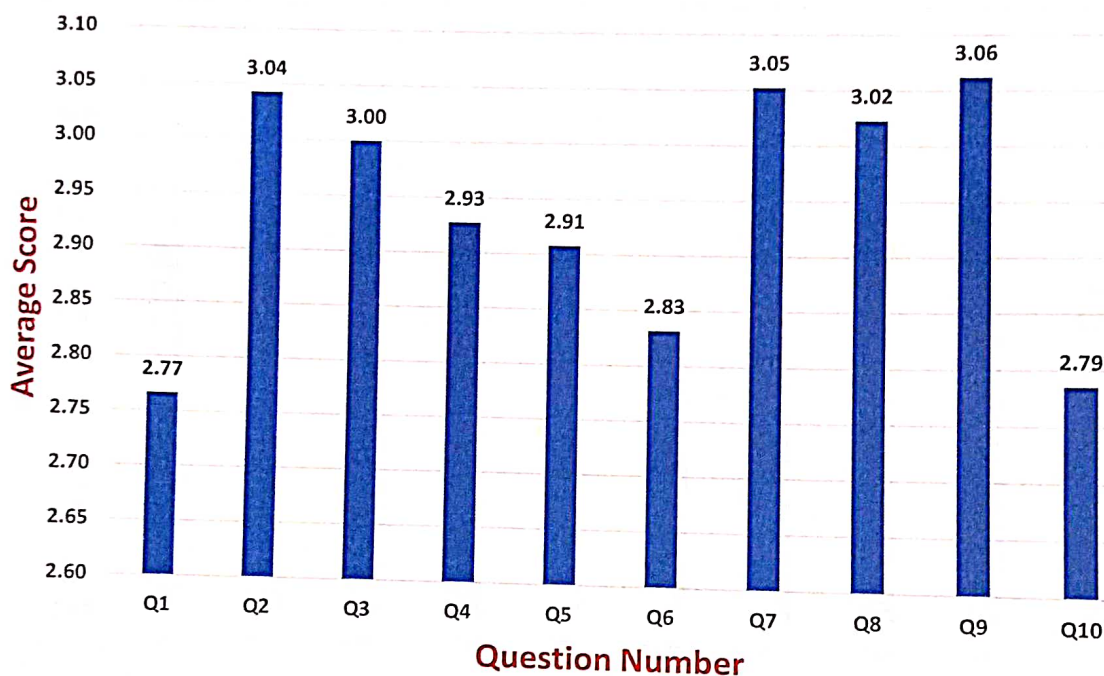

Analysis of Feedback on Curriculum

Department of Mathematical Sciences