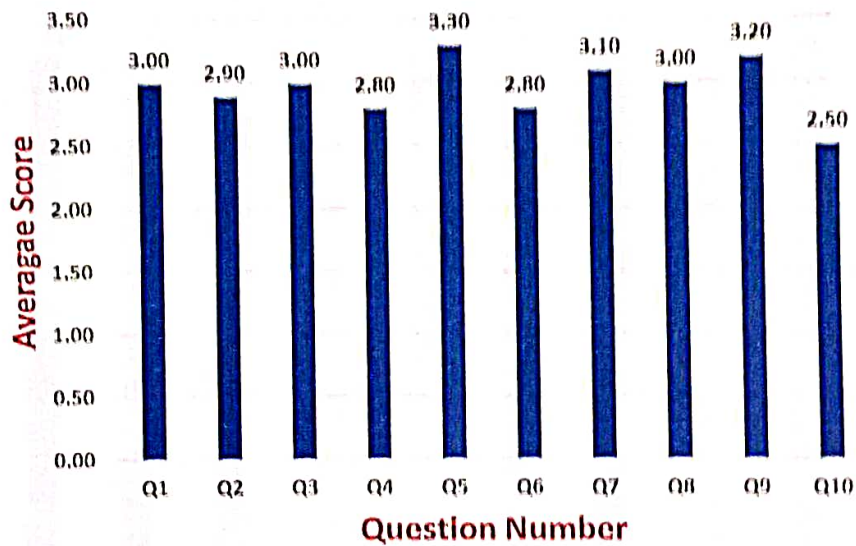

Analysis of Feedback on Curriculum Department of Management Studies