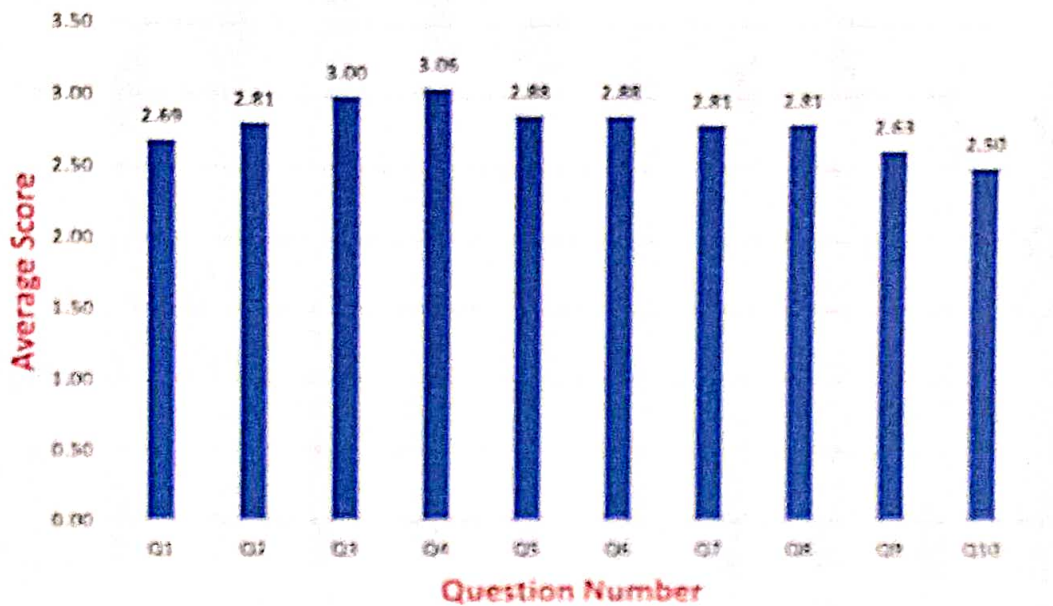

Analysis of Feedback on Curriculum Department of Mathematical Sciences