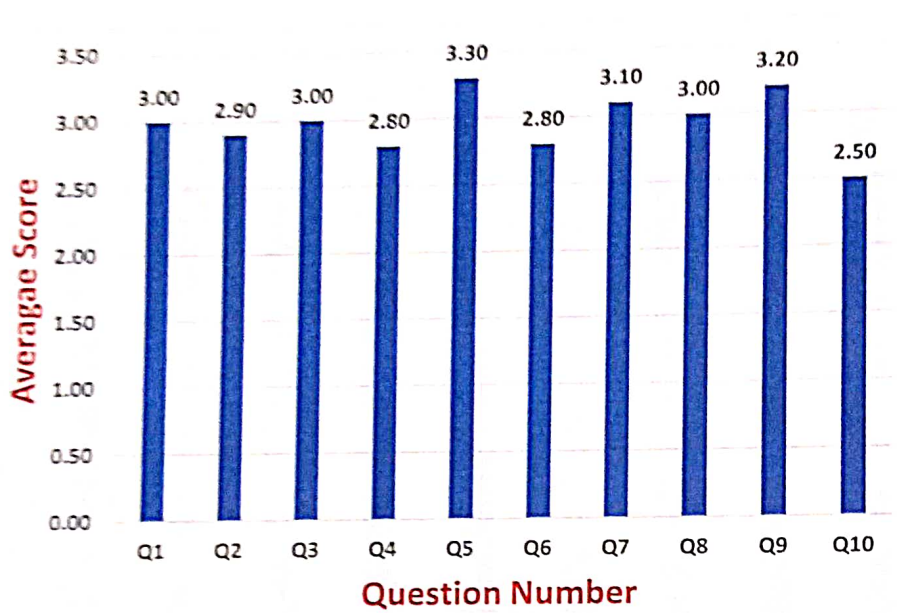

Analysis of Feedback on Curriculum

Department of Management Studies